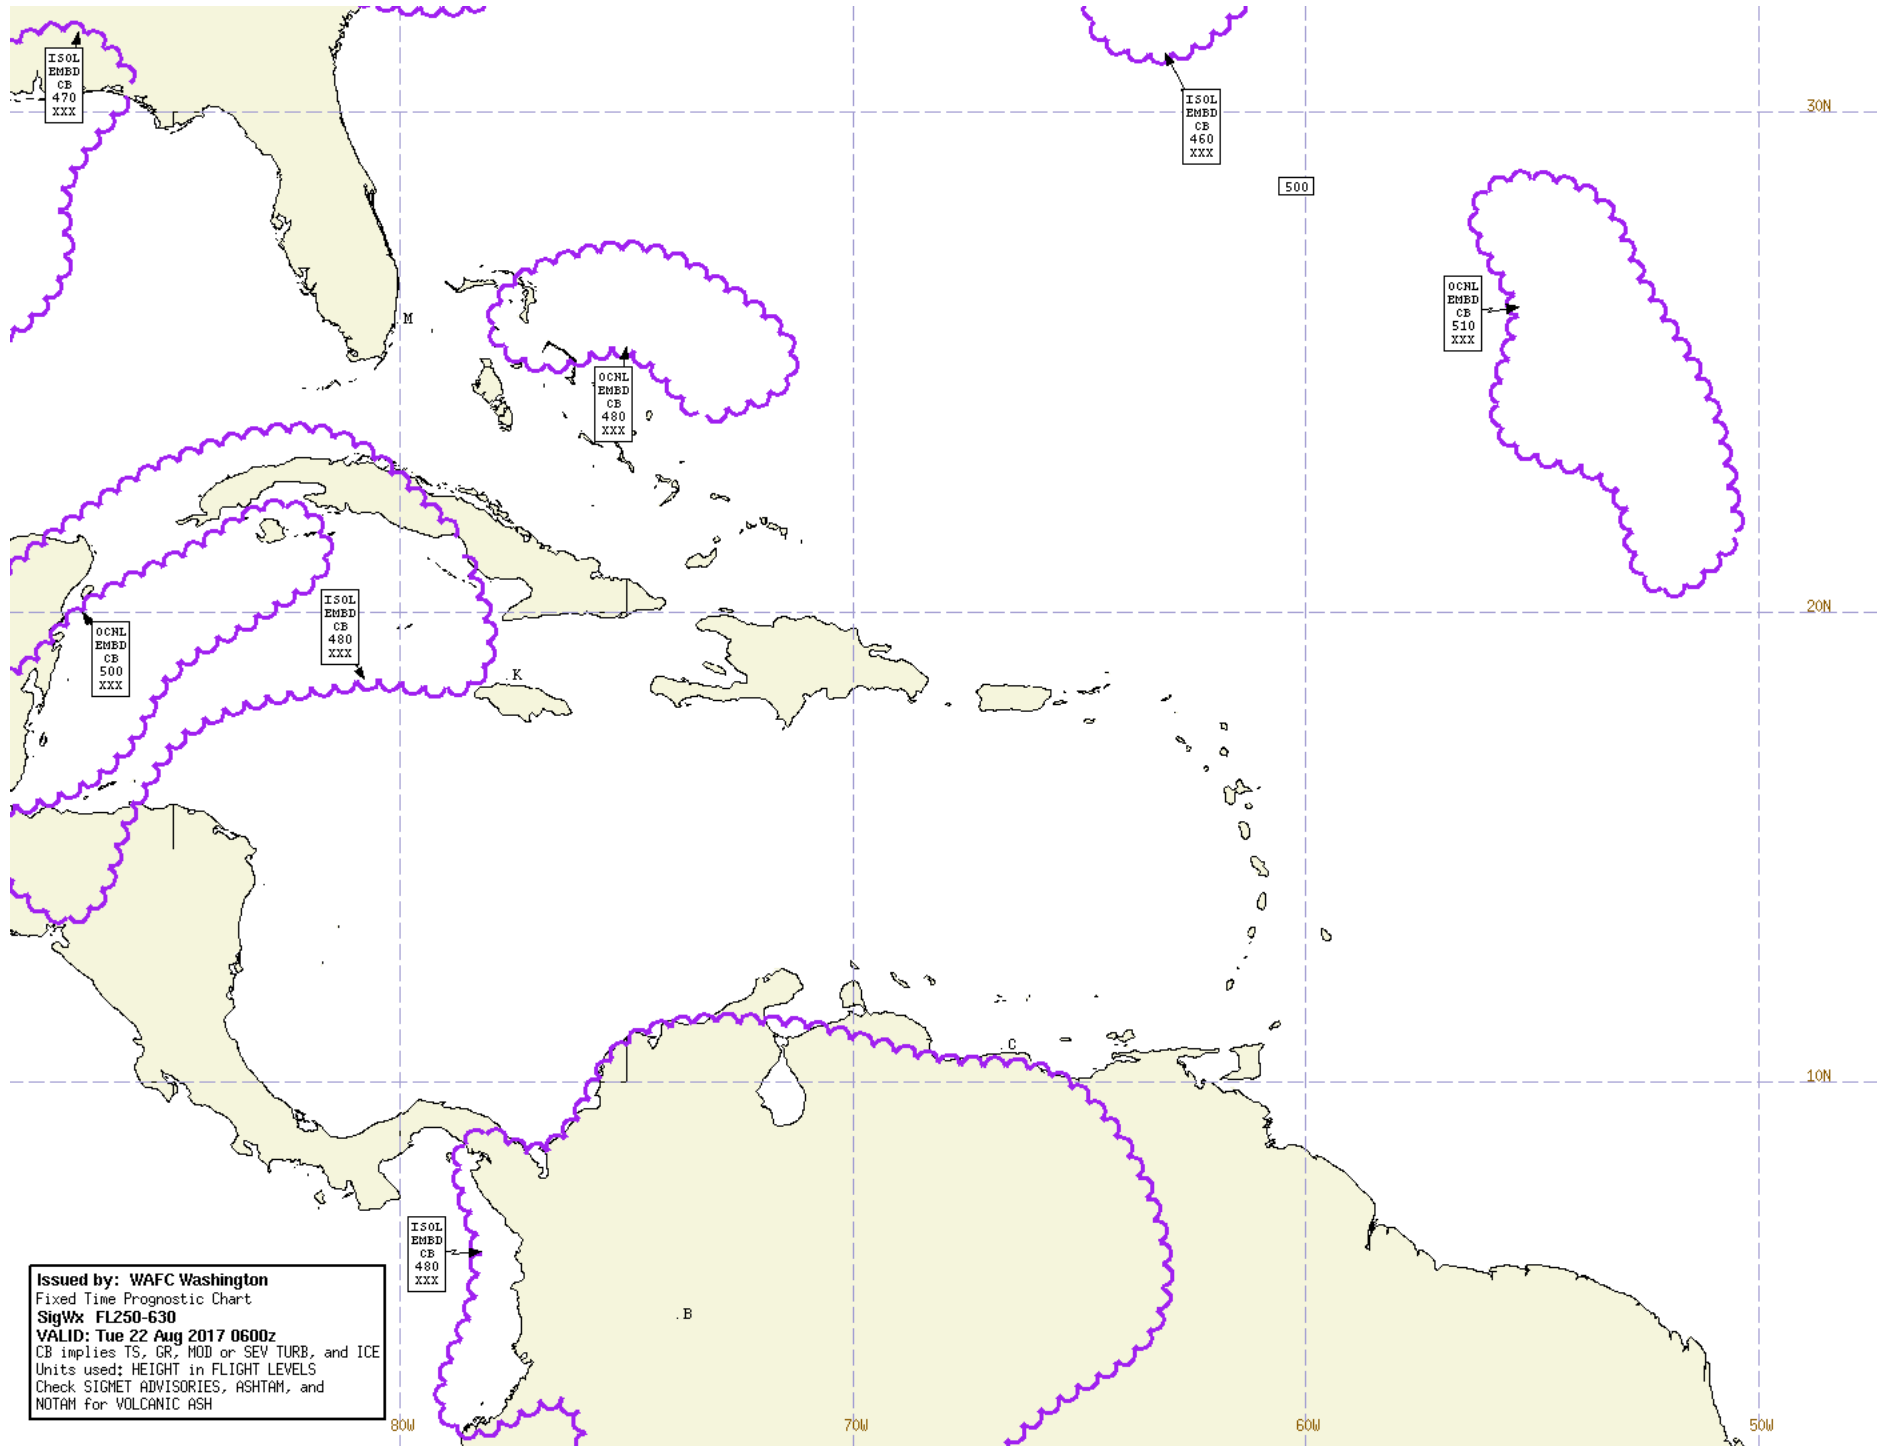

SigWx WAFC Washington CaribbeanAtlantic FL250-630 Tue 22 Aug 2017 0600z