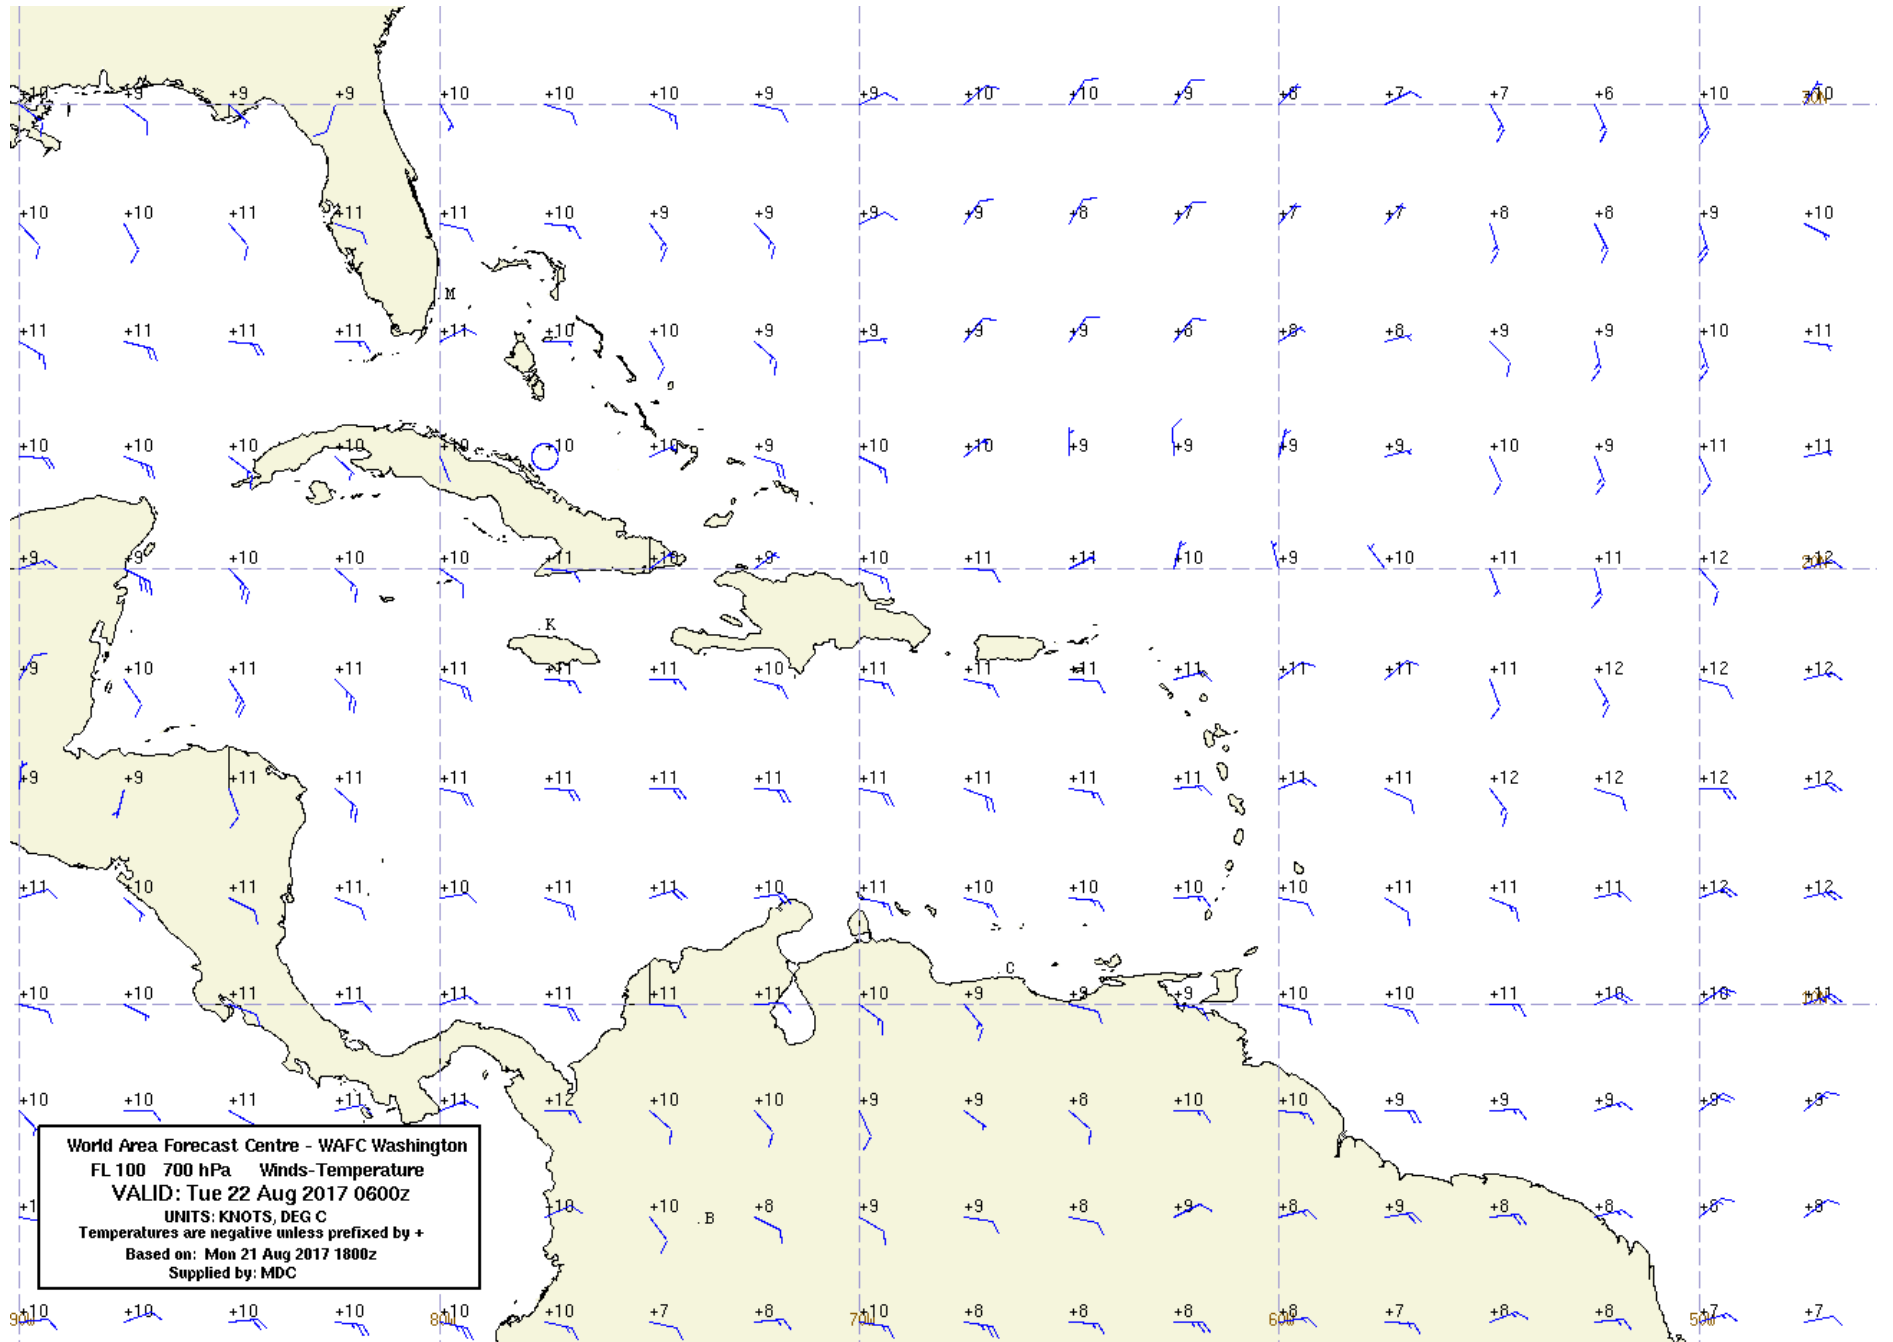

WindTemp WAFC Washington CaribbeanAtlantic FL100 H+12 Tue 22 Aug 2017 0600z