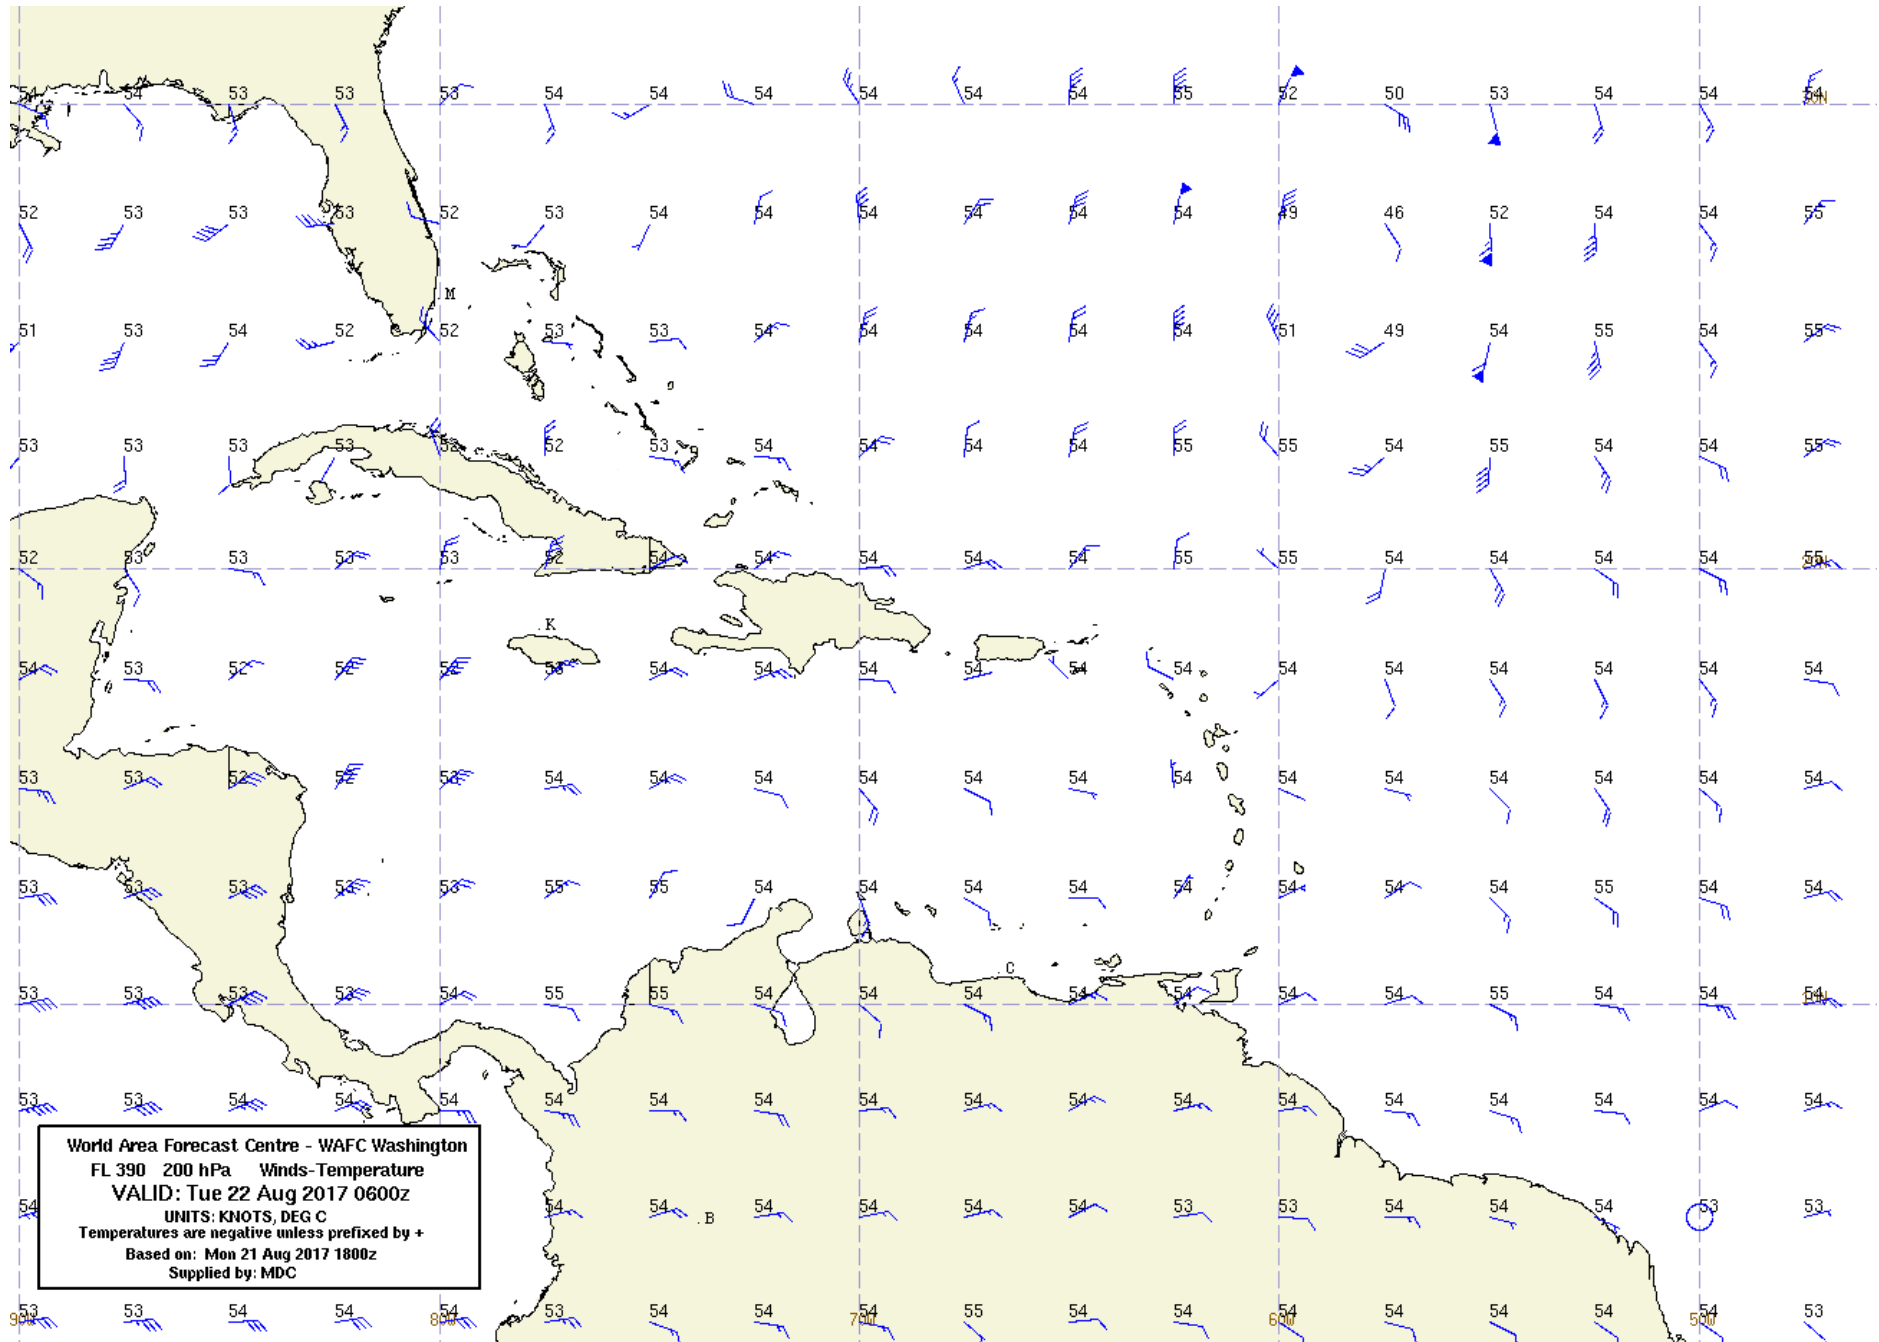

Satellite DirectMet Caribatl INFRARED1 Obs Mon 21 Aug 2017 2315z

WindTemp WAFC Washington CaribbeanAtlantic FL390 H+12 Tue 22 Aug 2017 0600z