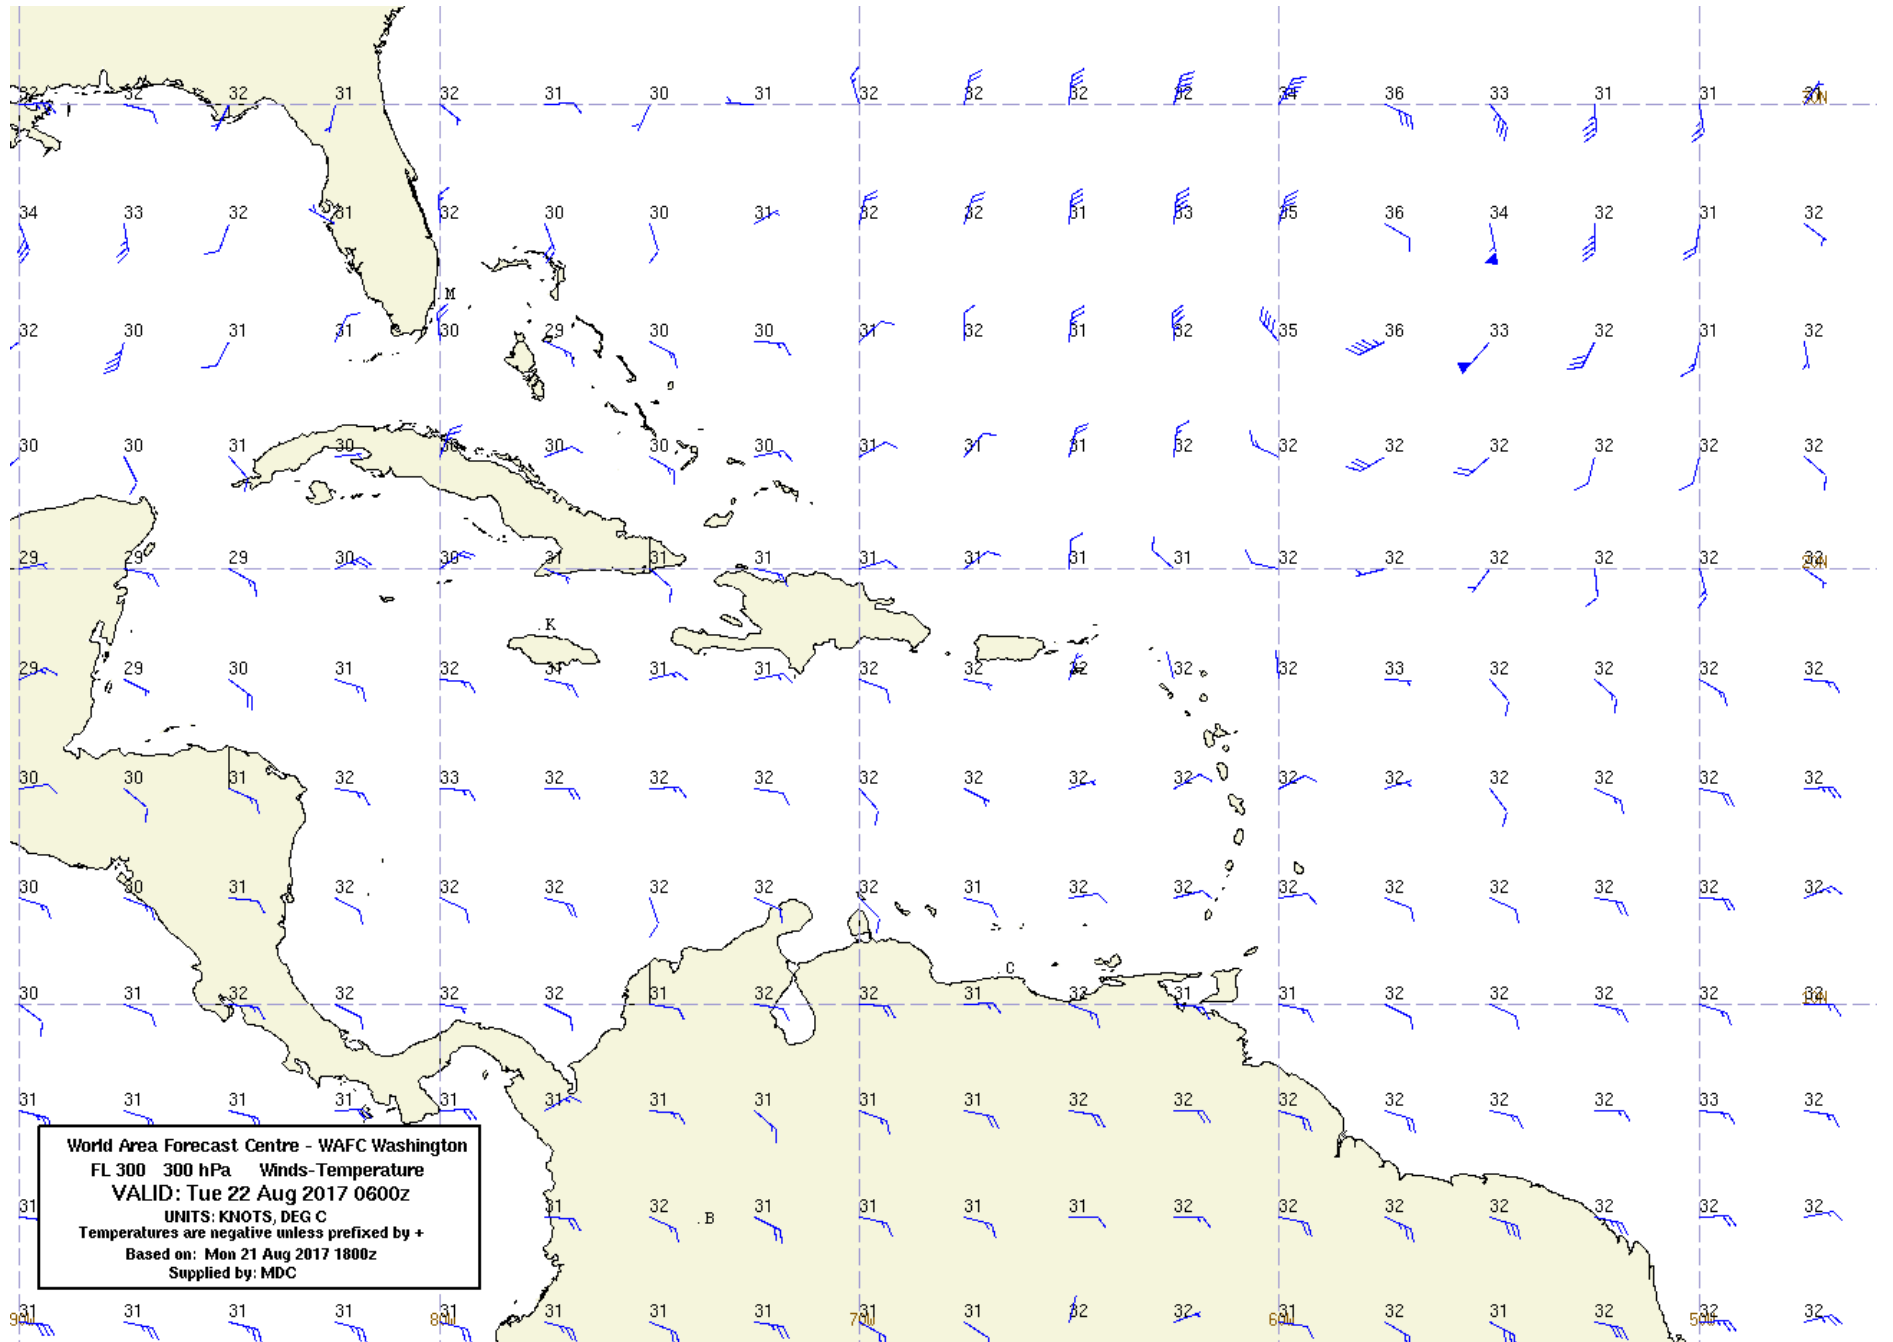

WindTemp WAFC Washington CaribbeanAtlantic FL300 H+12 Tue 22 Aug 2017 0600z