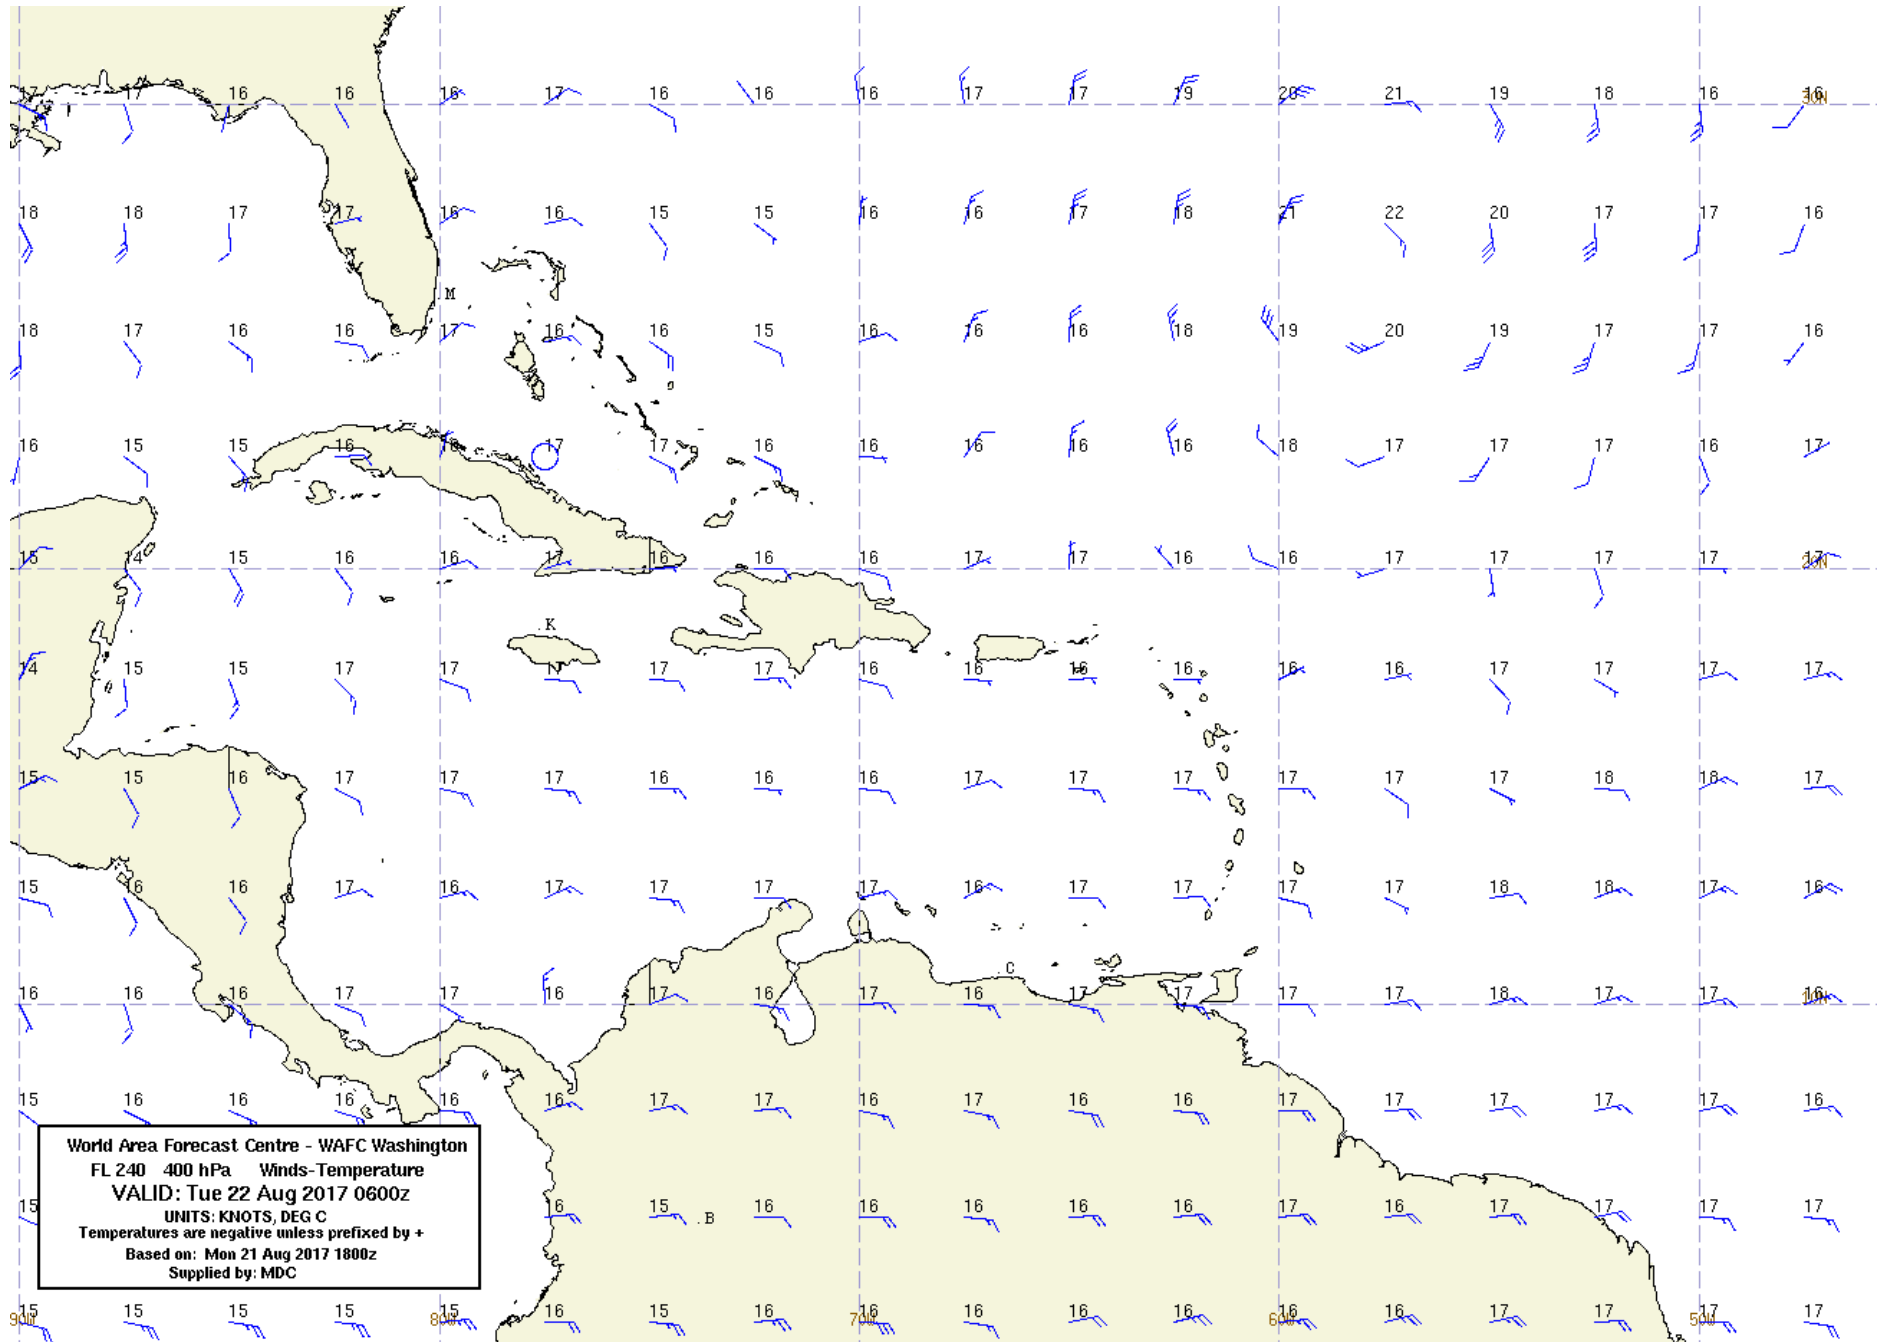

WindTemp WAFC Washington CaribbeanAtlantic FL240 H+12 Tue 22 Aug 2017 0600z