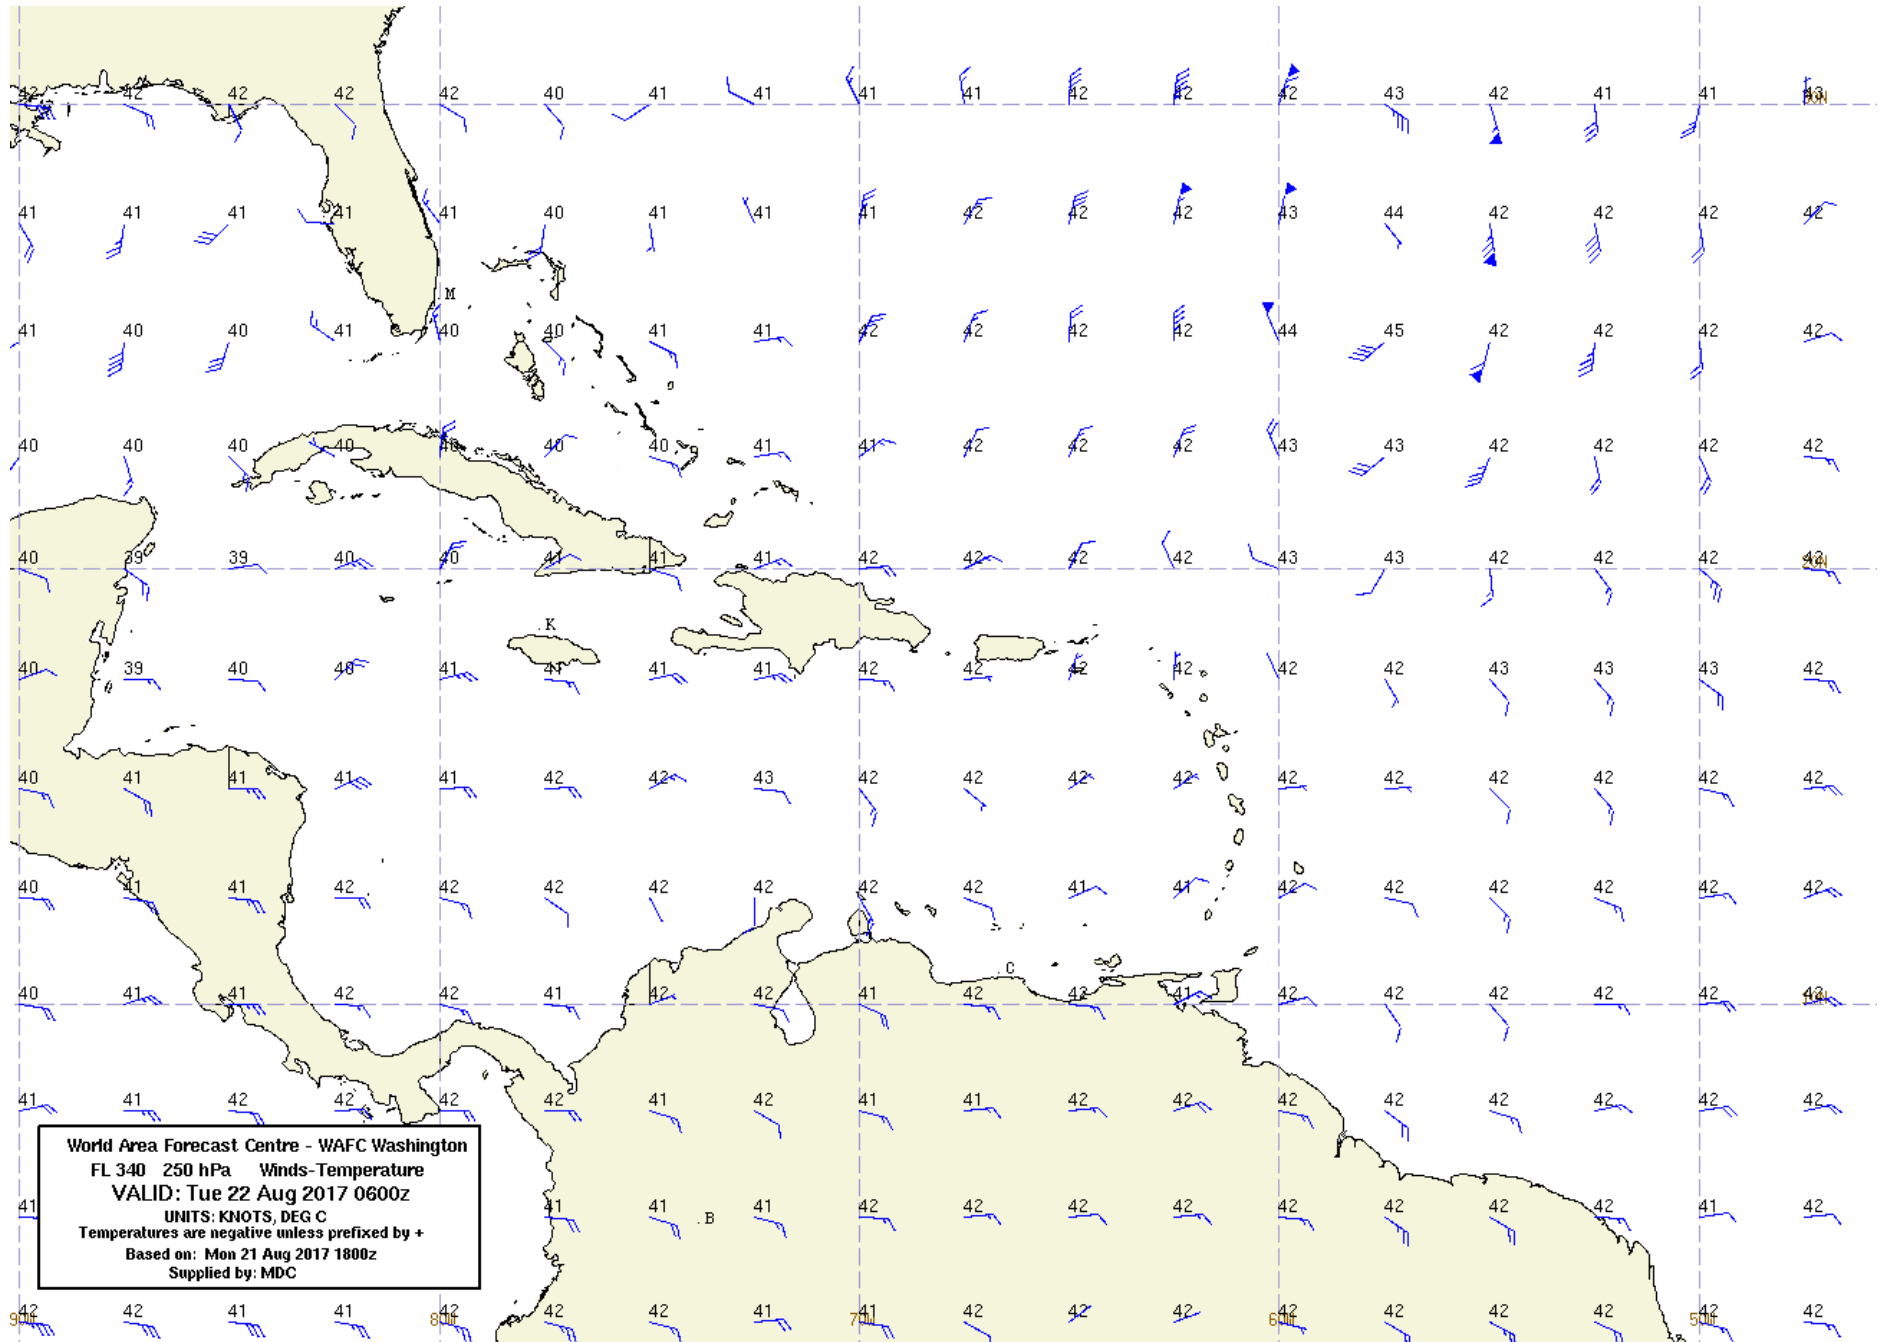

WindTemp WAFC Washington CaribbeanAtlantic FL340 H+12 Tue 22 Aug 2017 0600z