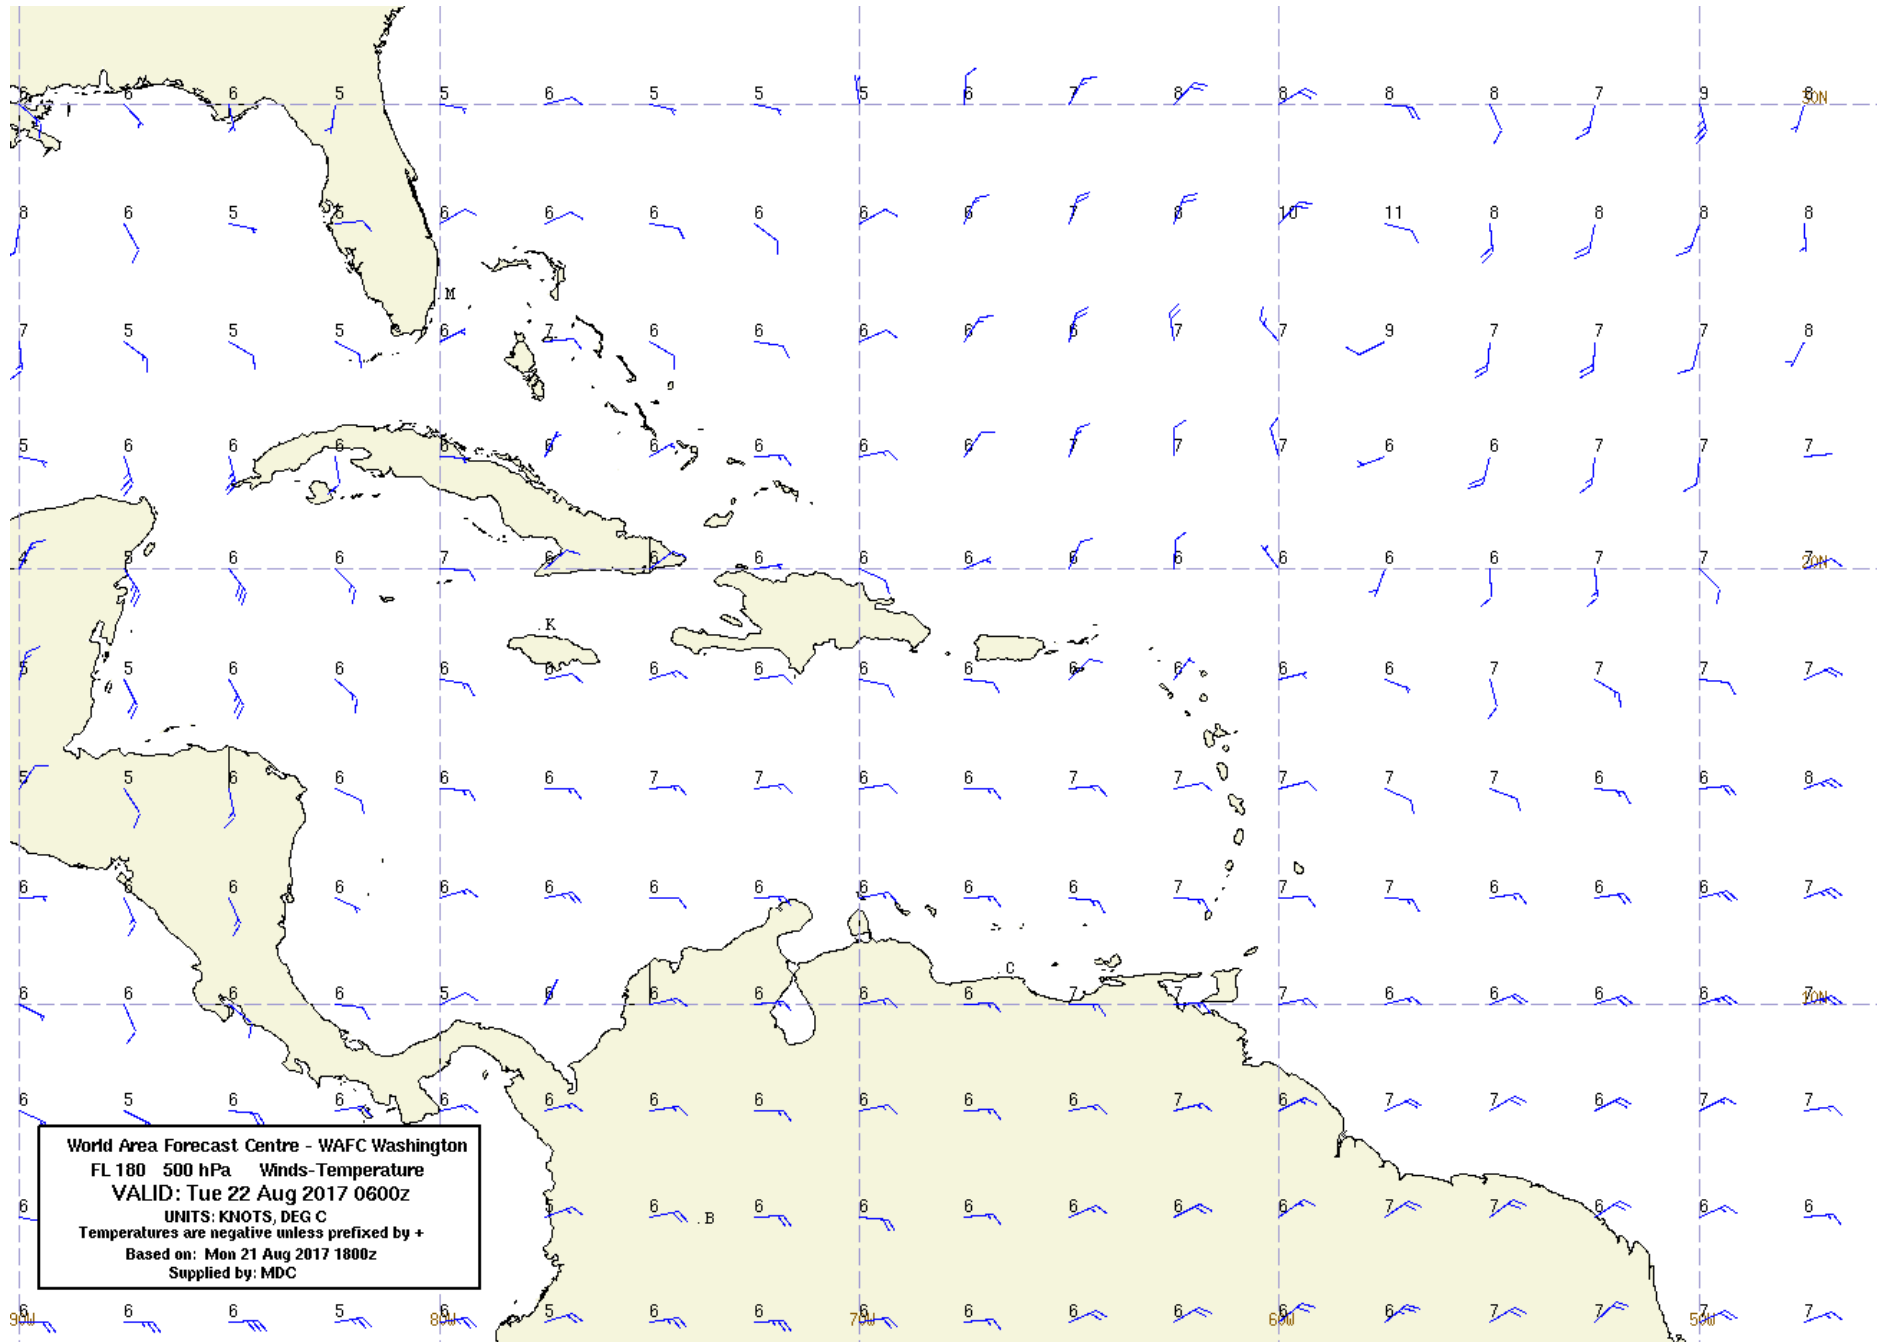

WindTemp WAFC Washington CaribbeanAtlantic FL180 H+12 Tue 22 Aug 2017 0600z