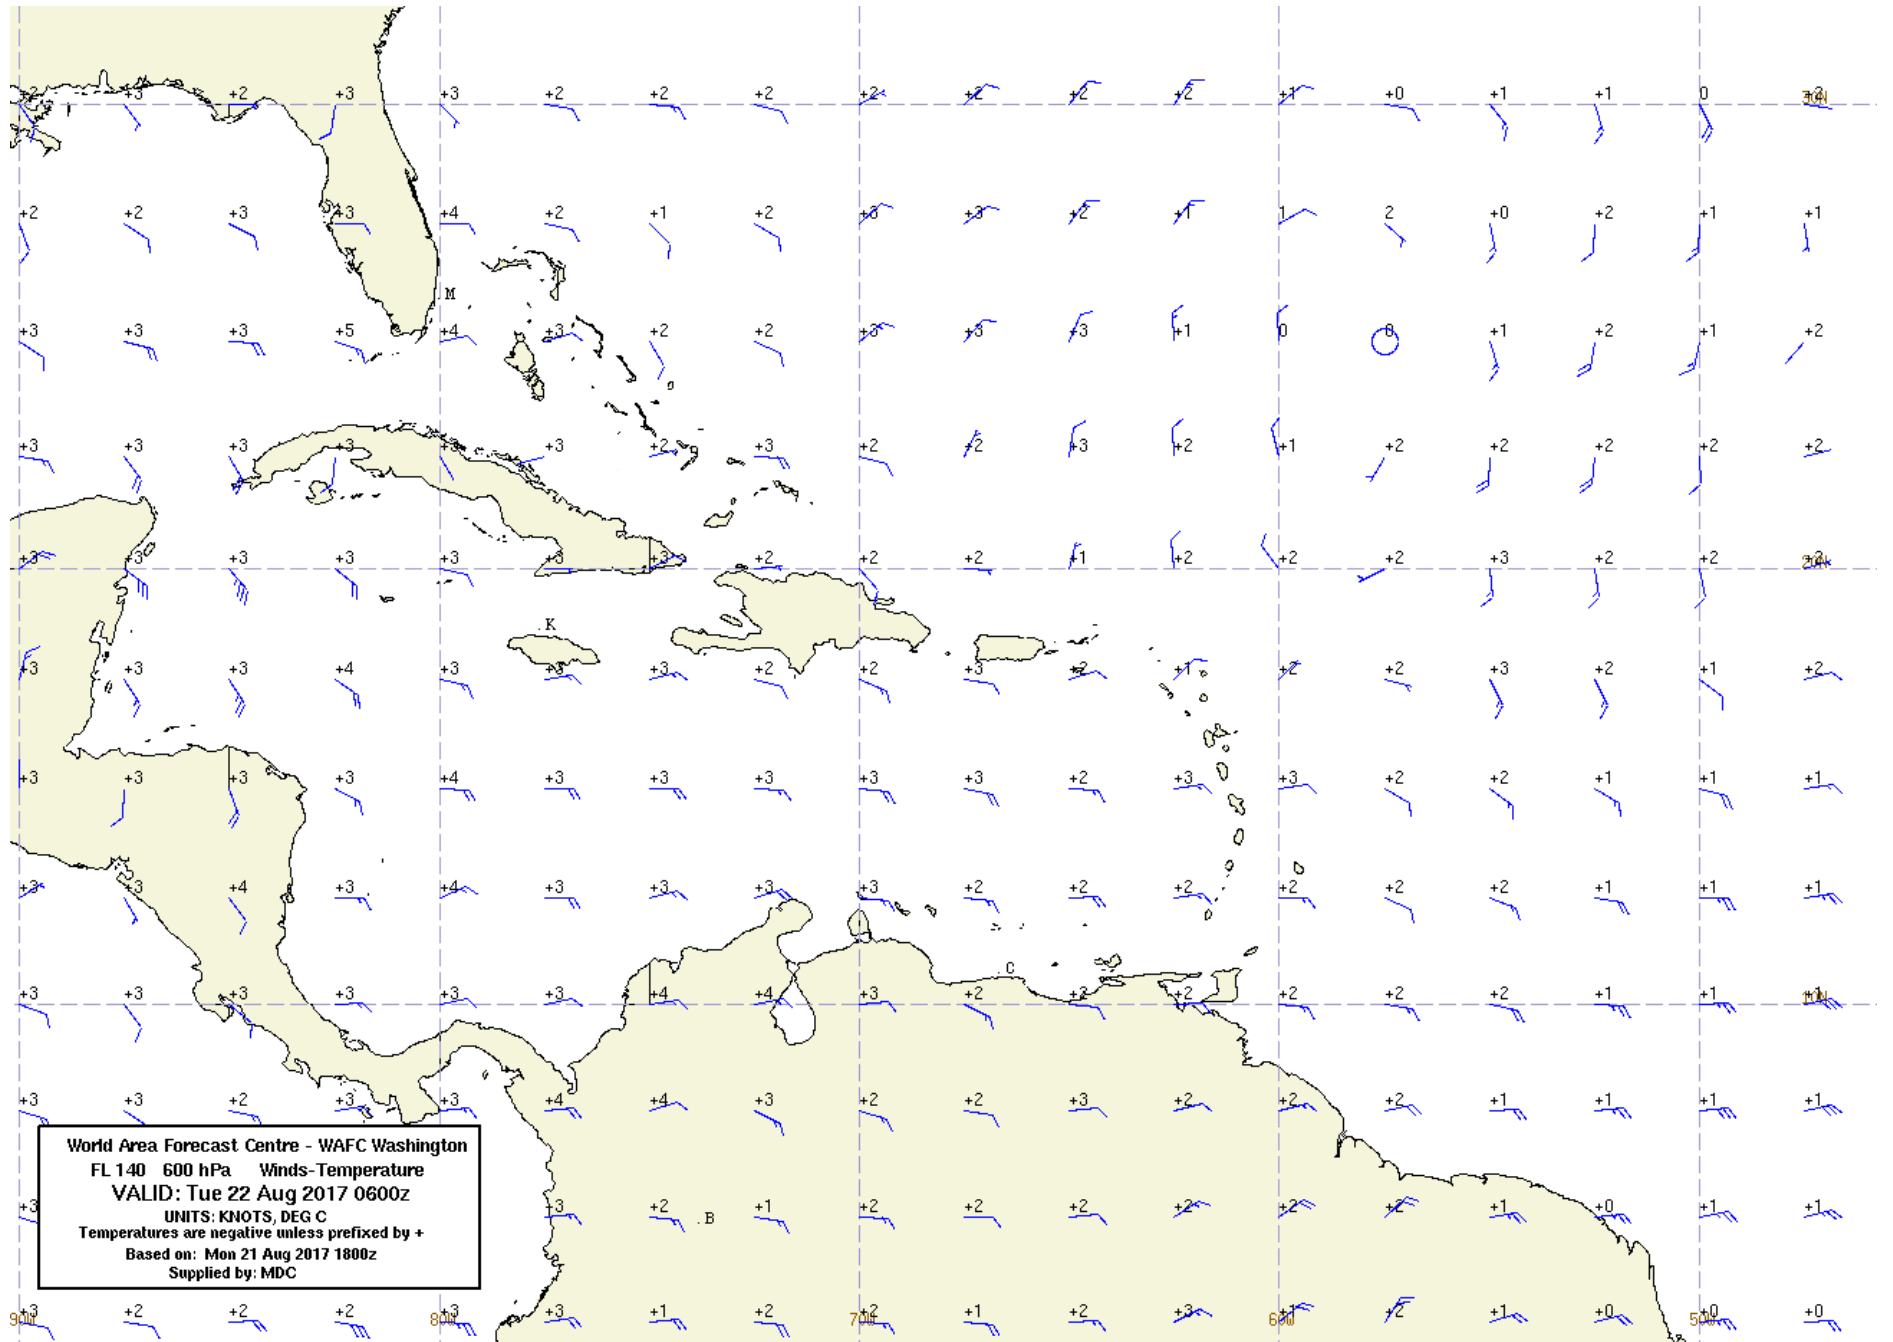

WindTemp WAFC Washington CaribbeanAtlantic FL140 H+12 Tue 22 Aug 2017 0600z