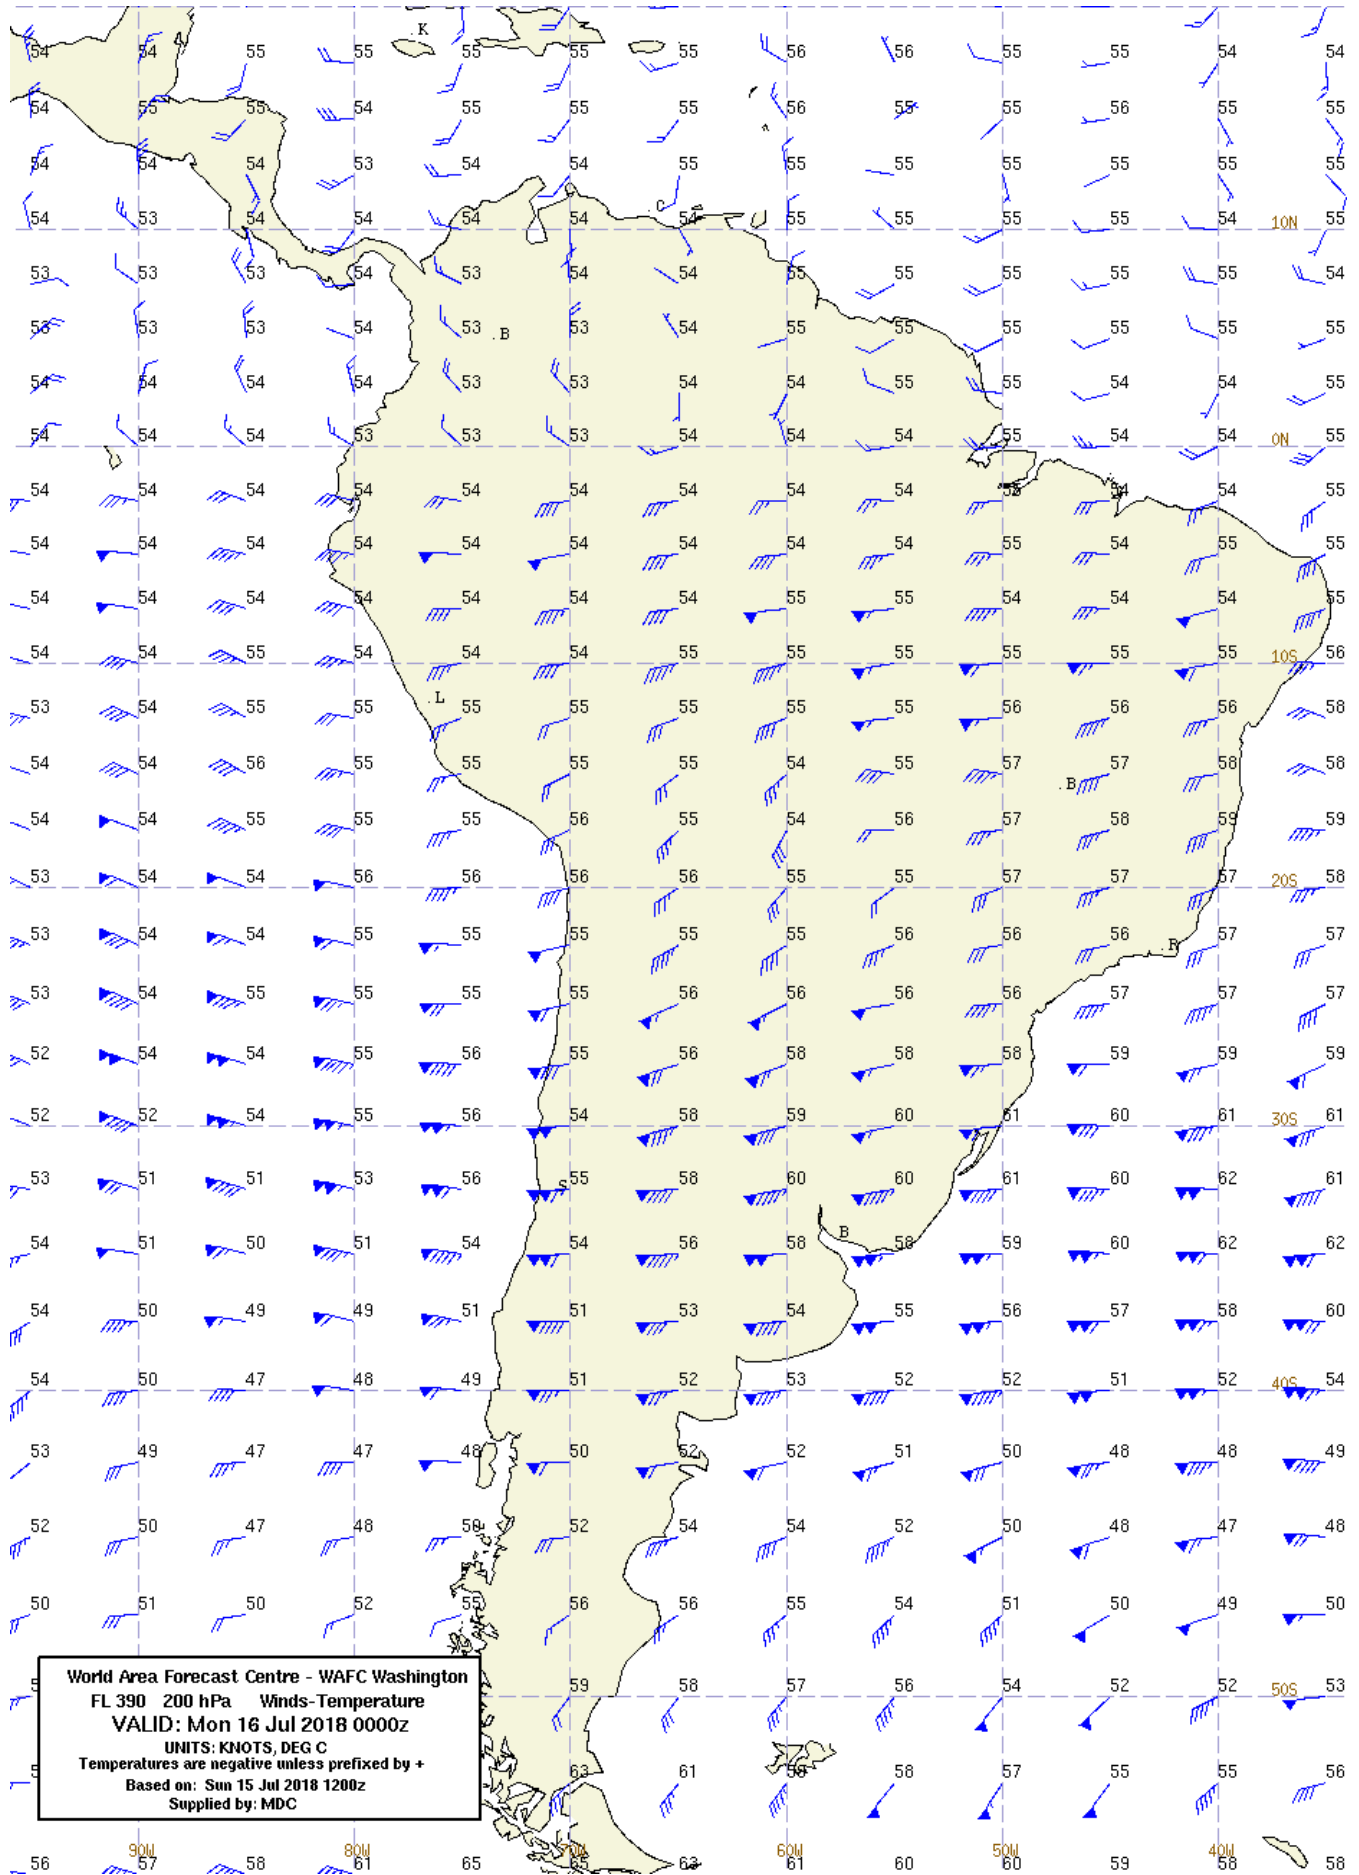

WindTemp WAFc Washington SouthAmerica FL390 H+12 Mon 16 Jul 2018 0000z

World Area Forecast Centre - WAFc Washington
FL 390 200 hPa Winds-Temperature
VALID: Mon 16 Jul 2018 0000z
UNITS: KNOTS, DEG C
Temperatures are negative unless prefixed by +
Based on: Sun 15 Jul 2018 1200z
Supplied by: MDC