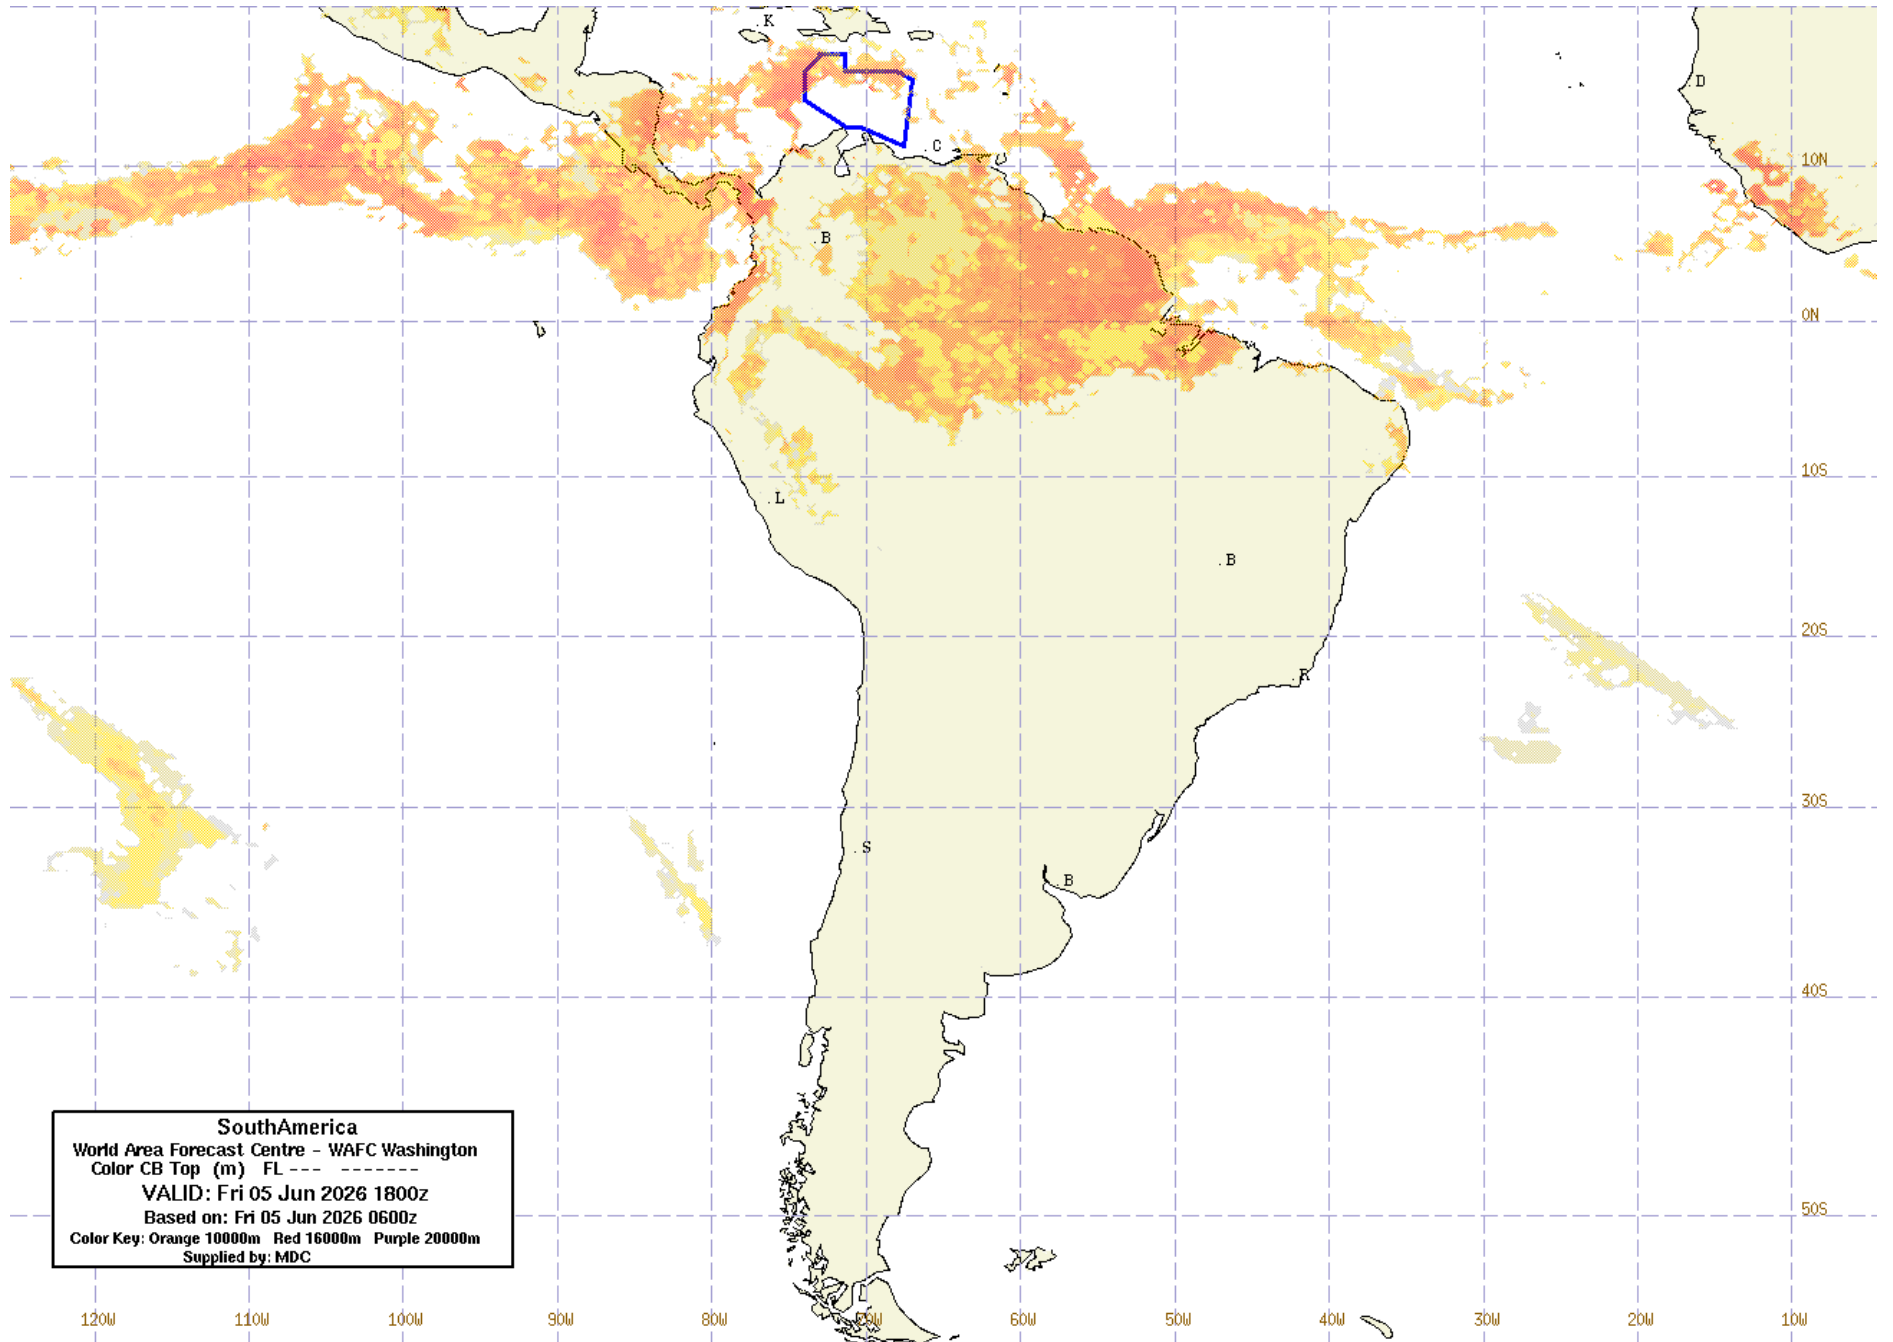

CB TOP WAFC Washington SouthAmerica H+12 Fri 05 Jun 2026 0600z

SouthAmerica
World Area Forecast Centre - WAFC Washington
Color CB Top (m) FL - - - - -
VALID: Fri 05 Jun 2026 1800z
Based on: Fri 05 Jun 2026 0600z
Color Key: Orange 10000m Red 16000m Purple 20000m
Supplied by: MDC