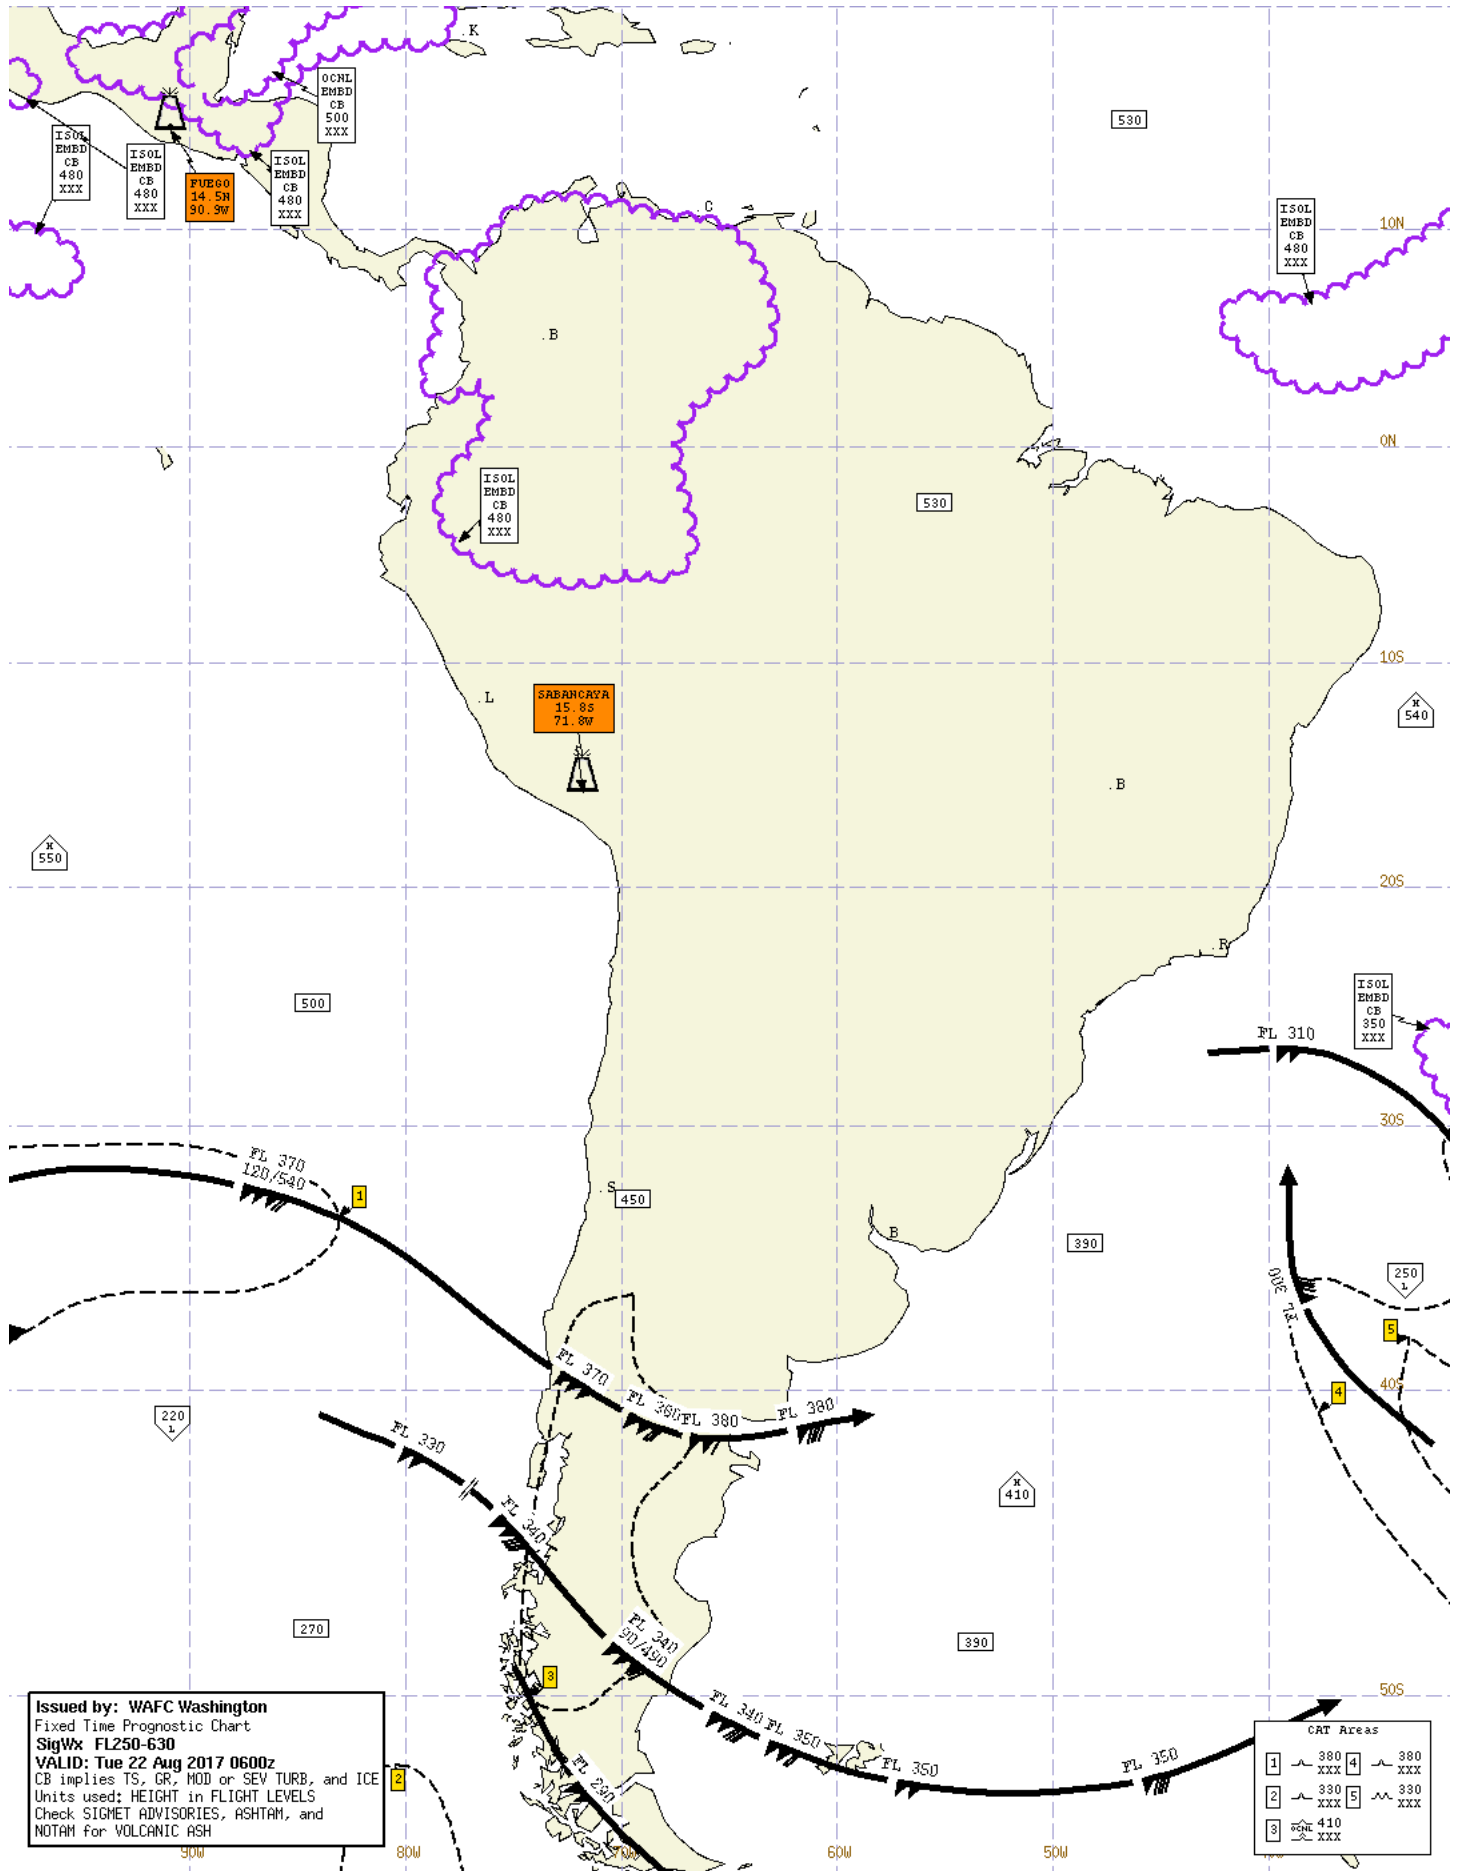

SigWx WAFC Washington SouthAmerica FL250-630 Tue 22 Aug 2017 0600z