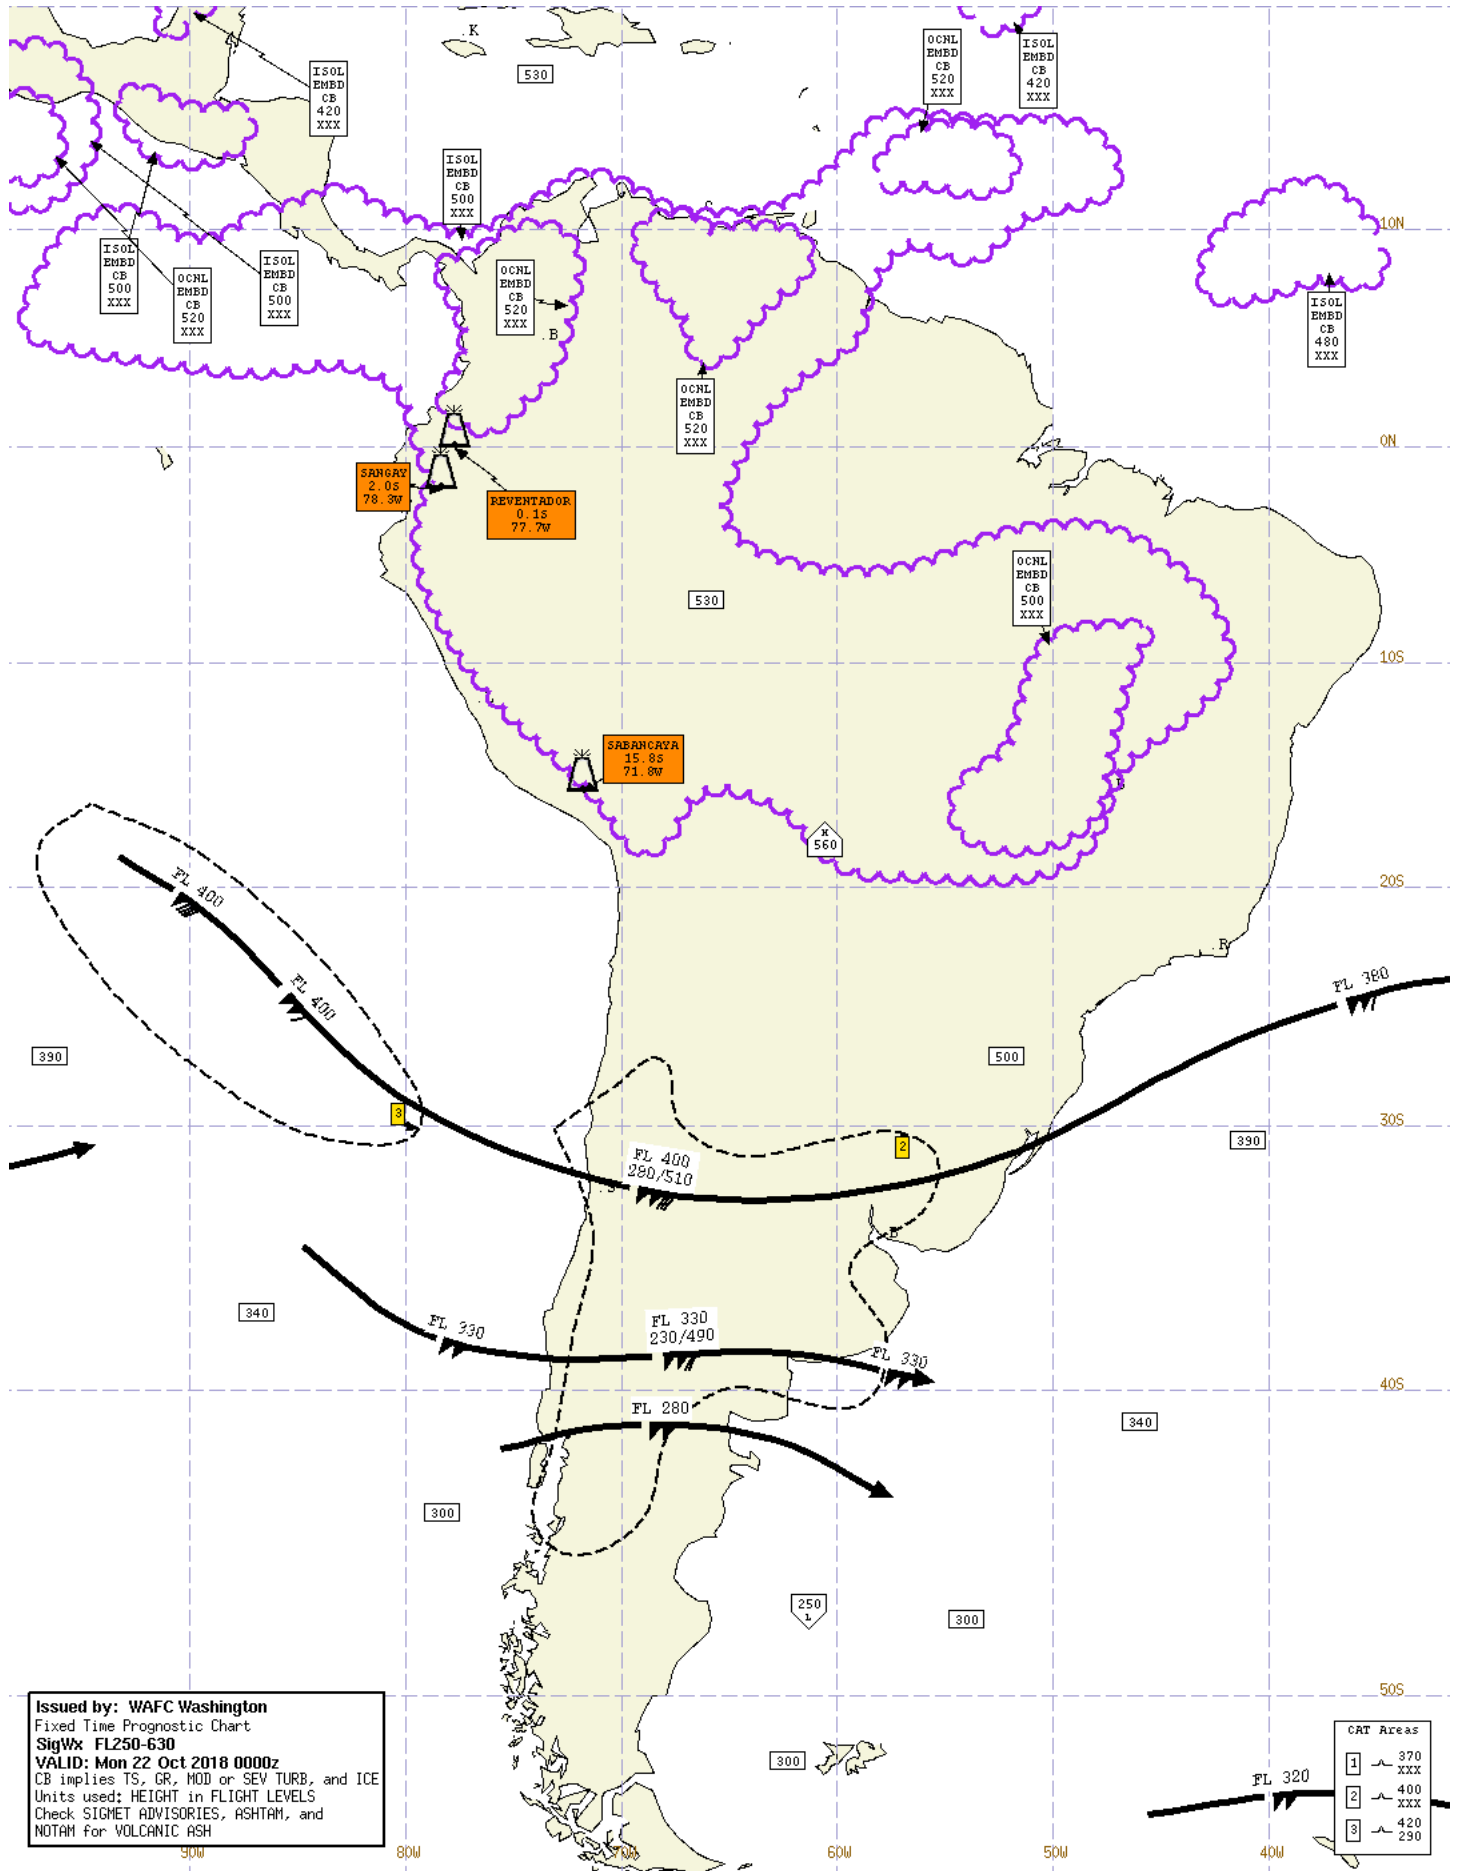

SigWx WAFC Washington SouthAmerica FL250-630 Mon 22 Oct 2018 0000z

Issued by: WAFC Washington
Fixed Time Prognostic Chart
SigWx FL250-630
VALID: Mon 22 Oct 2018 0000z
CB implies TS, GR, MOD or SEV TURB, and ICE
Units used: HEIGHT in FLIGHT LEVELS
Check SIGMET ADVISORIES, ASHTAM, and
NOTAM for VOLCANIC ASH

CAT Areas	
1	370 xxx
2	400 xxx
3	420 290