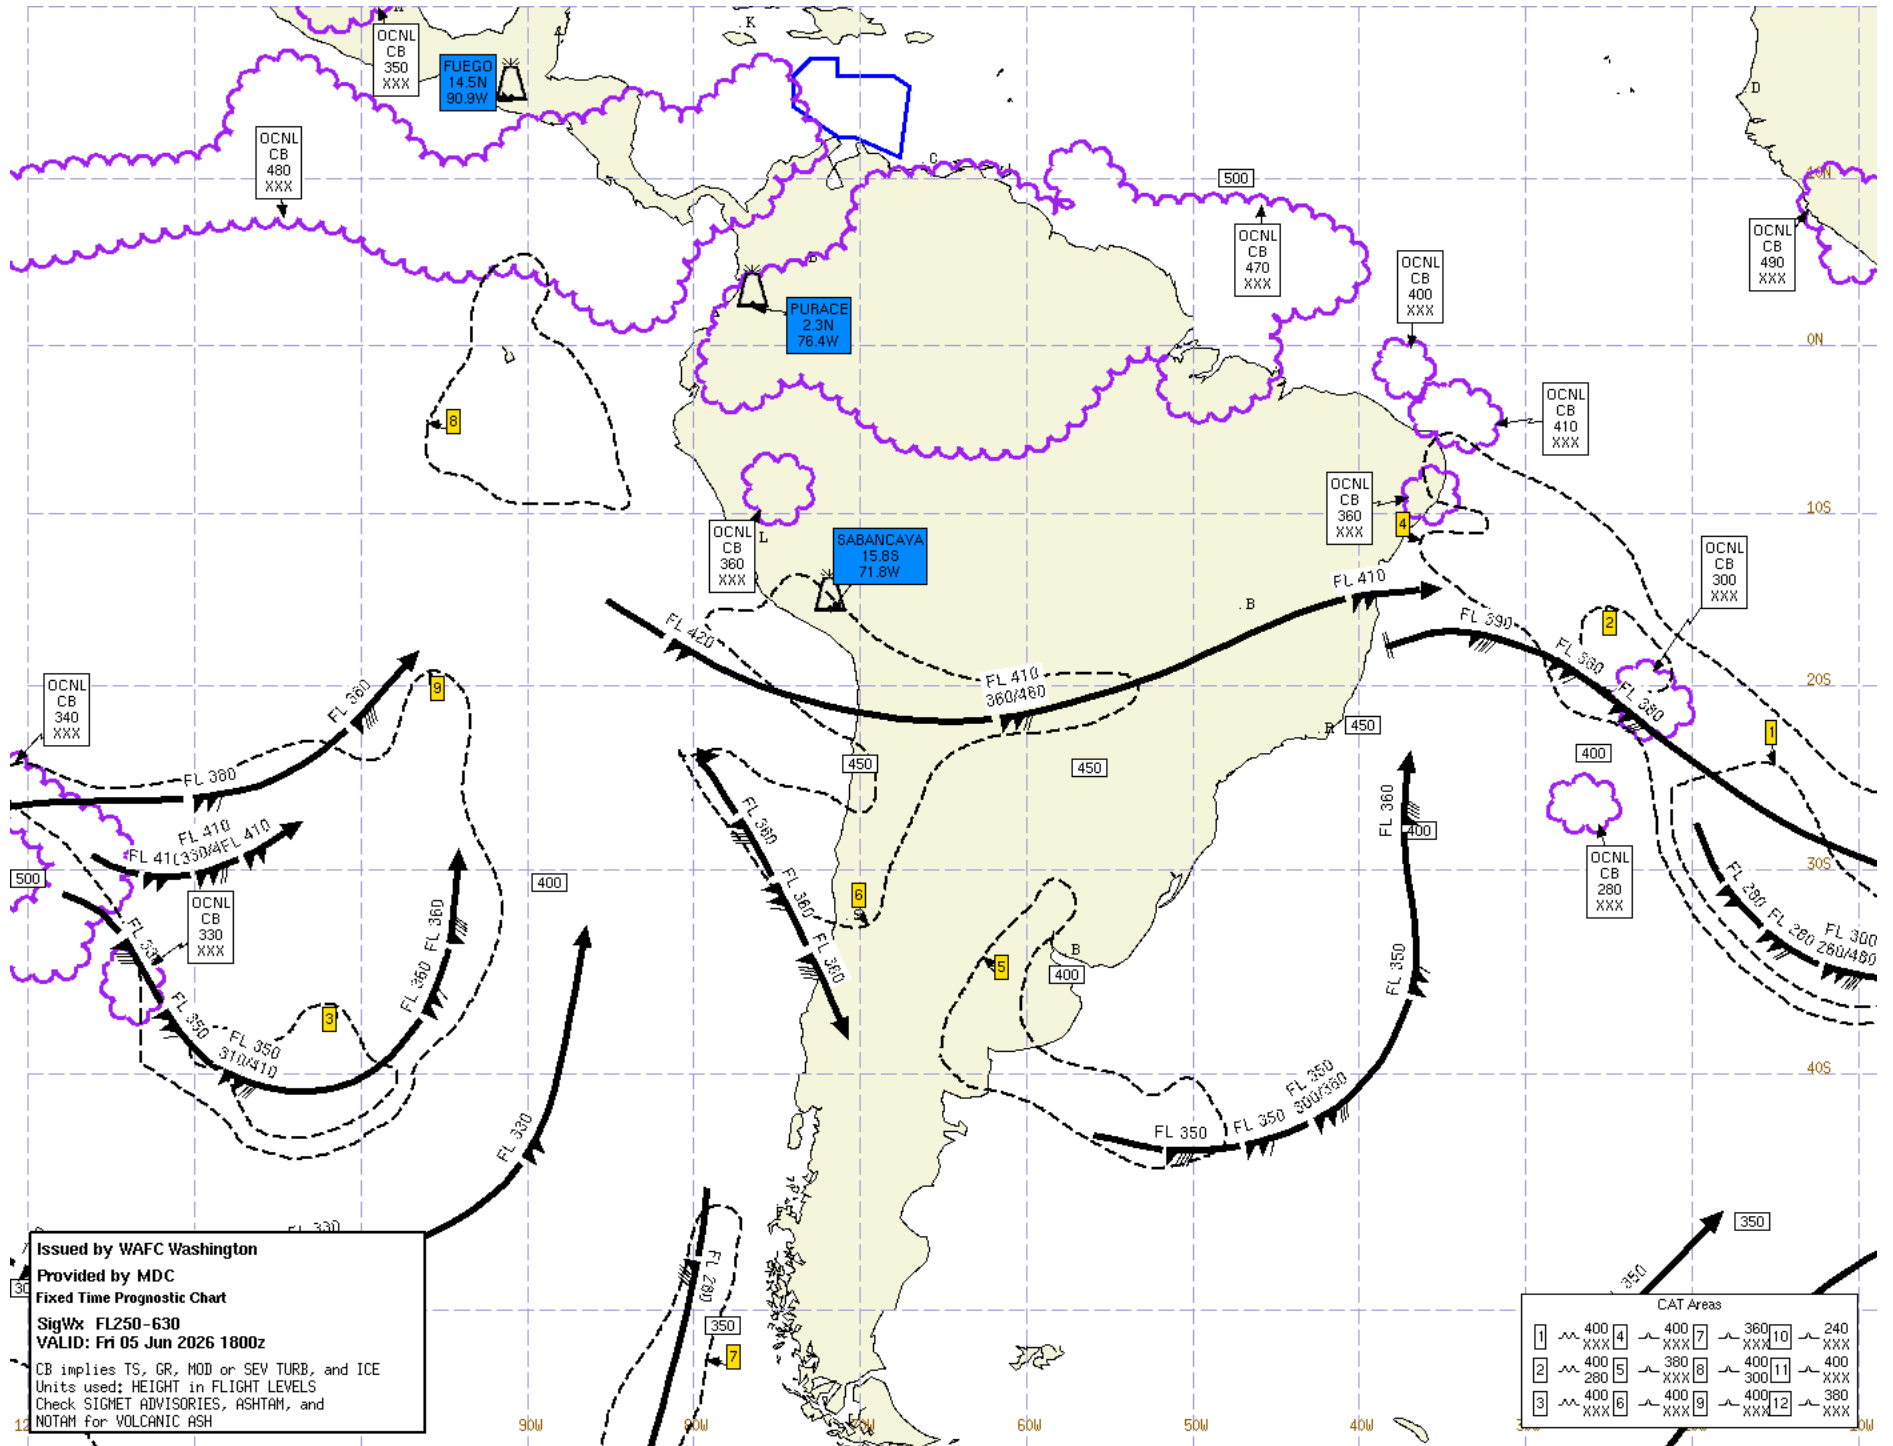

SigWx WAFC Washington SouthAmerica FL250-630 Fri 05 Jun 2026 1800z