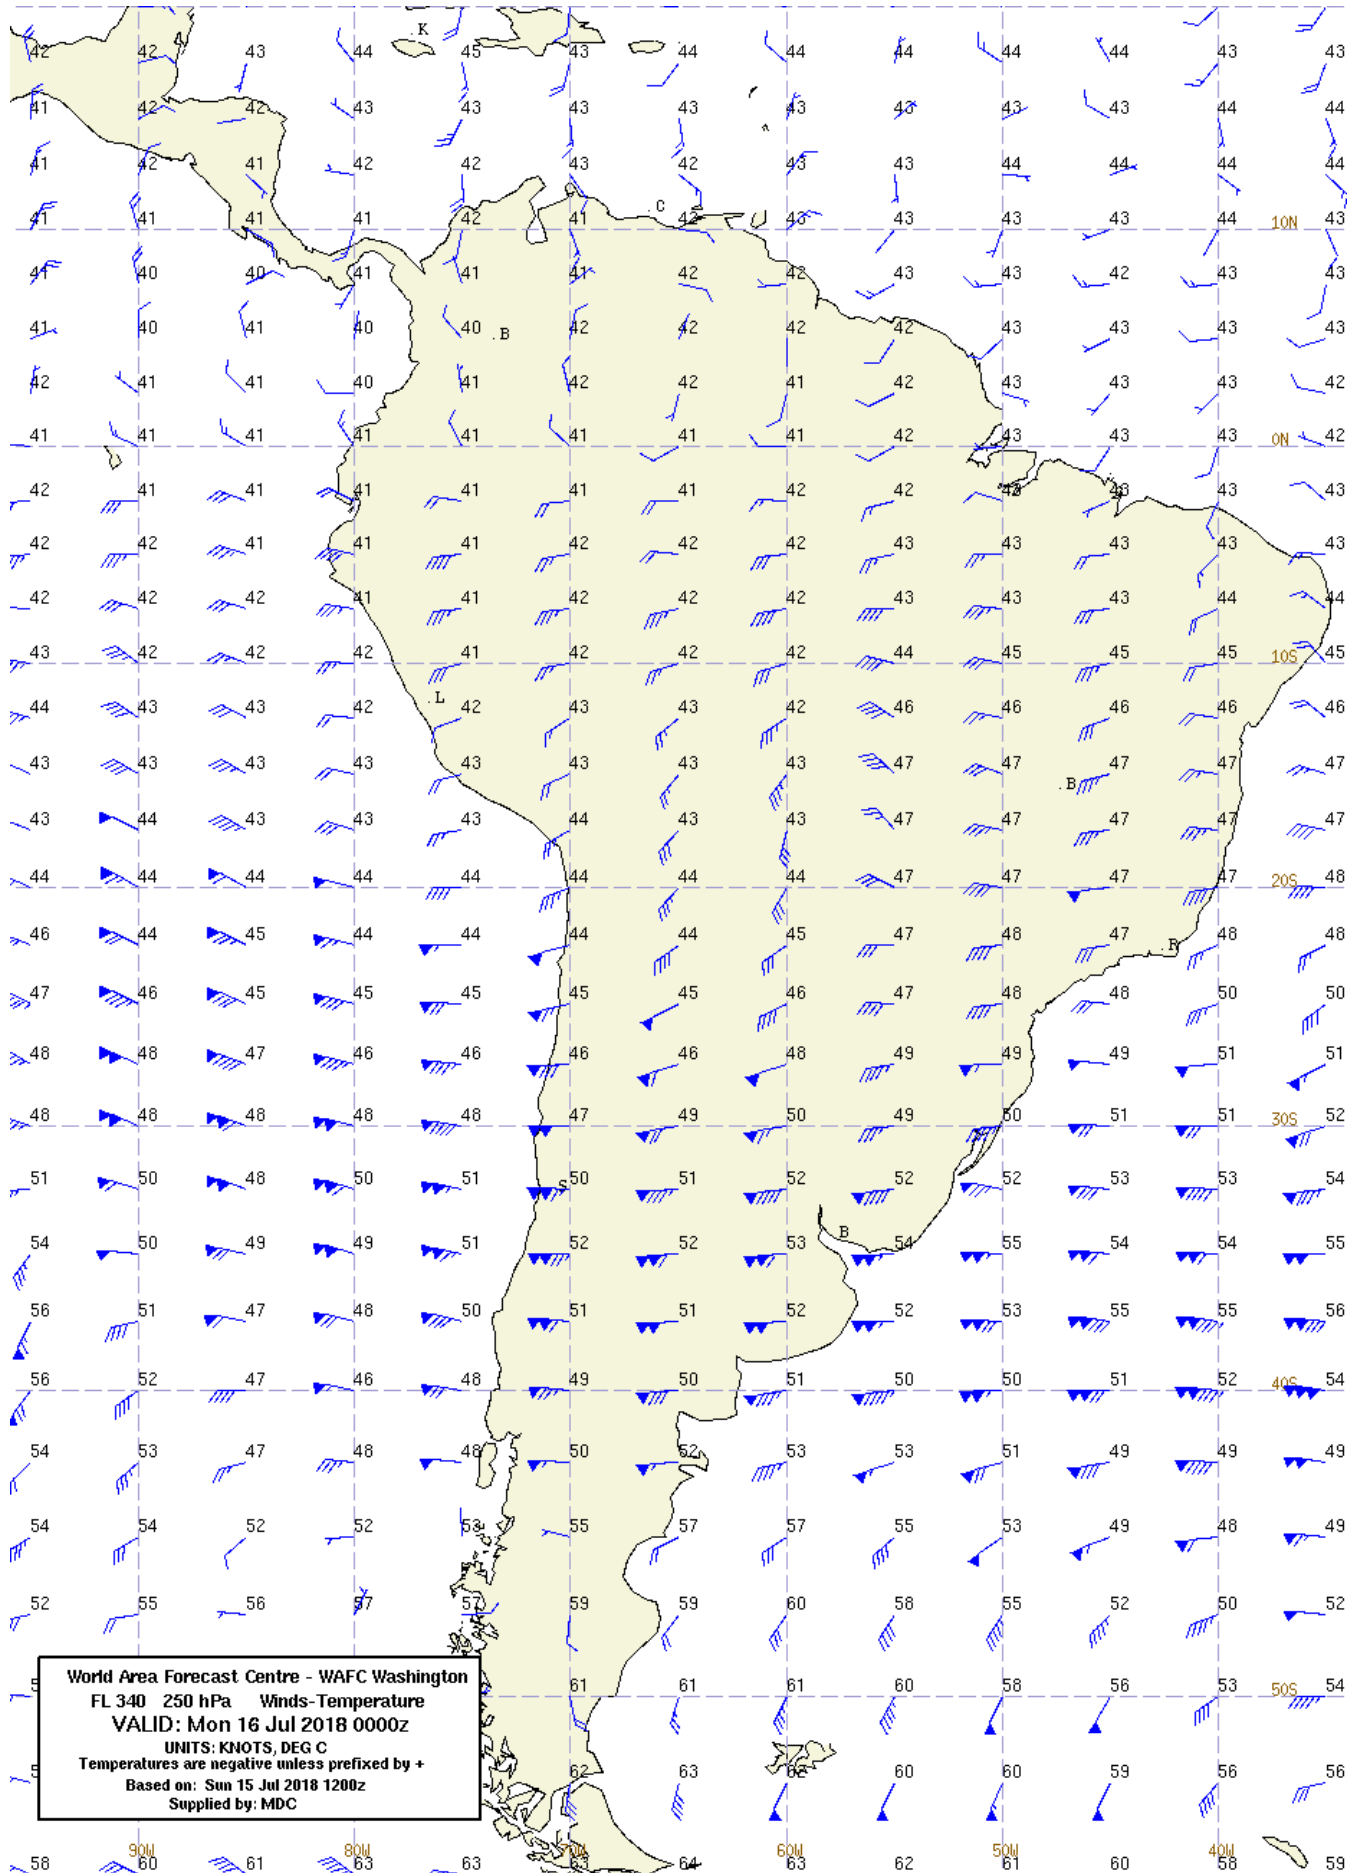

WindTemp WAFC Washington SouthAmerica FL340 H+12 Mon 16 Jul 2018 0000z