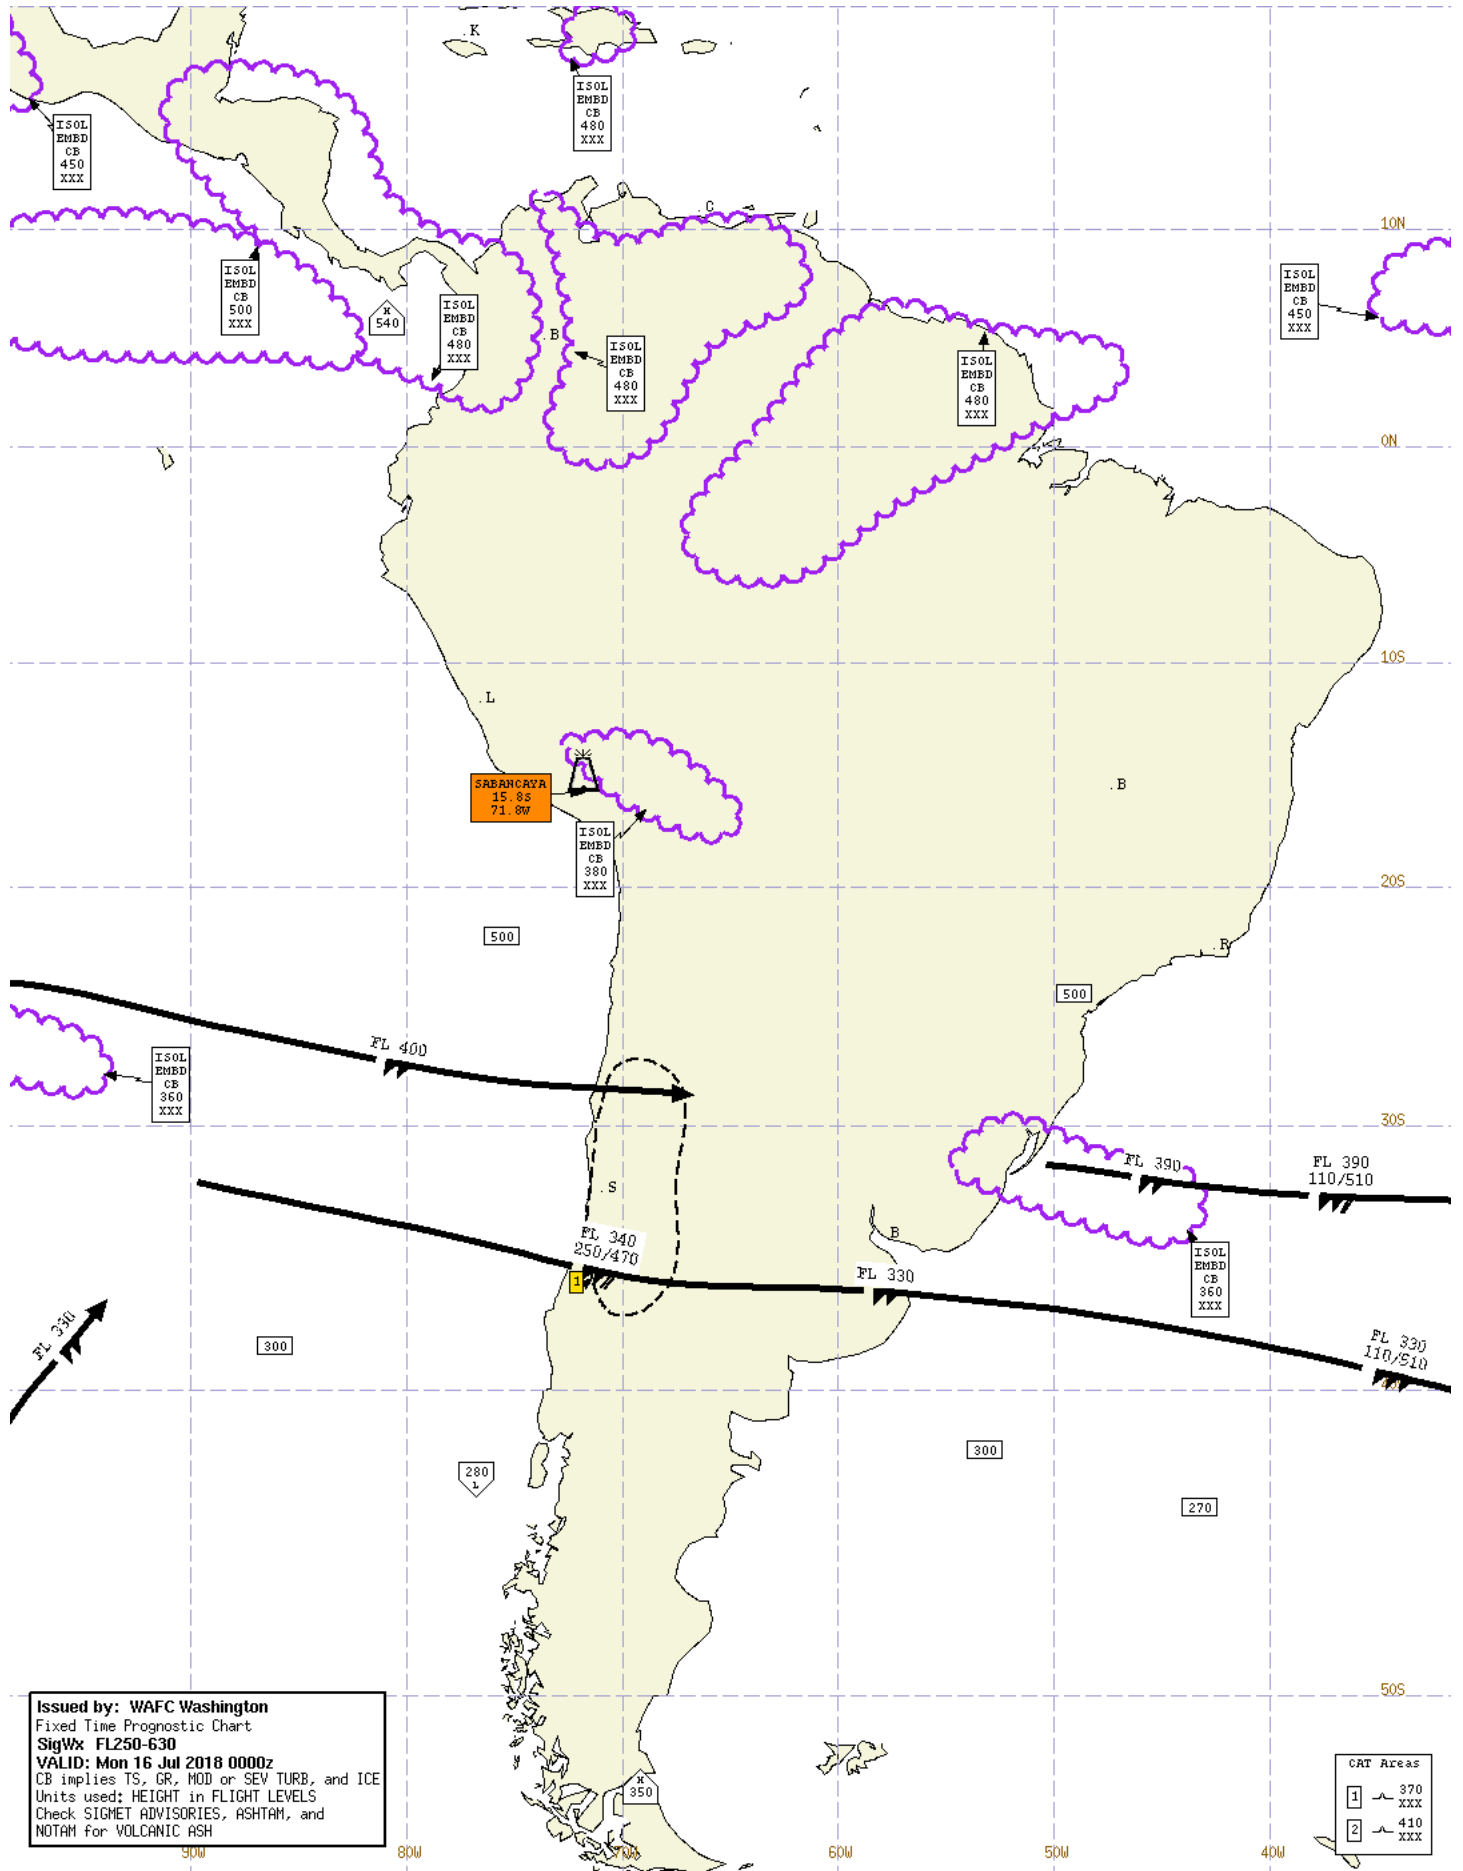

SigWx WAFC Washington SouthAmerica FL250-630 Mon 16 Jul 2018 0000z

Issued by: WAFC Washington
Fixed Time Prognostic Chart
SigWx FL250-630
VALID: Mon 16 Jul 2018 0000z
CB implies TS, GR, MOD or SEV TURB, and ICE
Units used: HEIGHT in FLIGHT LEVELS
Check SIGMET ADVISORIES, ASHTAM, and
NOTAM for VOLCANIC ASH