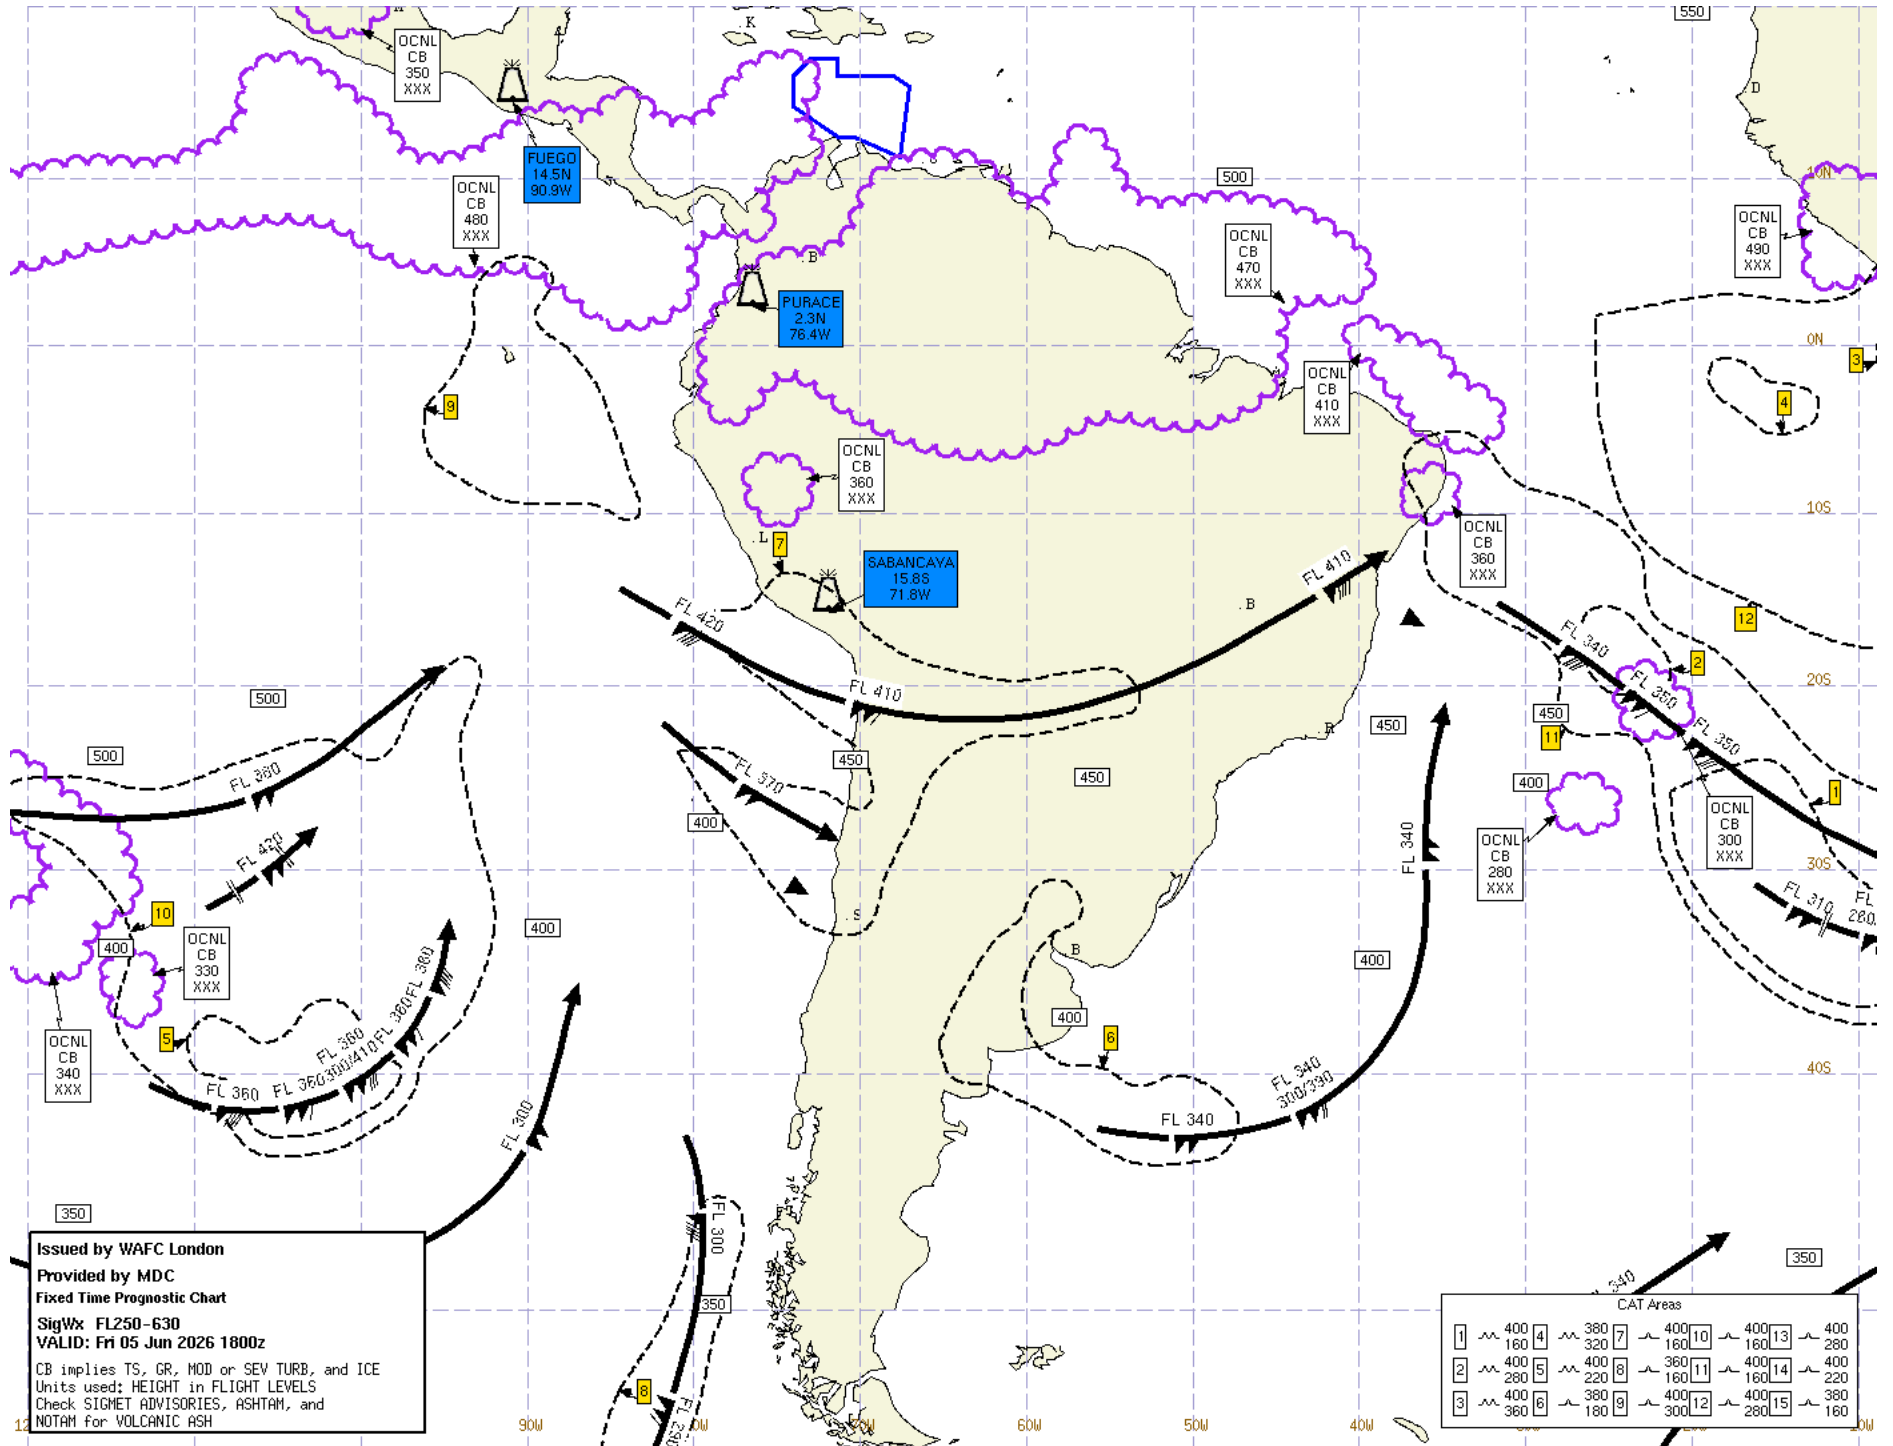

SigWx WAFC London SouthAmerica FL250-630 Fri 05 Jun 2026 1800z

Issued by WAFC London
Provided by MDC
Fixed Time Prognostic Chart
SigWx FL250-630
VALID: Fri 05 Jun 2026 1800z
CB implies TS, GR, MOD or SEV TURB, and ICE
Units used: HEIGHT in FLIGHT LEVELS
Check SIGMET ADVISORIES, ASHTAM, and
NOTAM for VOLCANIC ASH

CAT Areas

1	400	4	380	7	400	10	400	13	400
	160		320		160		160		280
2	400	5	400	8	360	11	400	14	400
	280		220		160		160		220
3	400	6	380	9	400	12	400	15	380
	360		180		300		280		160