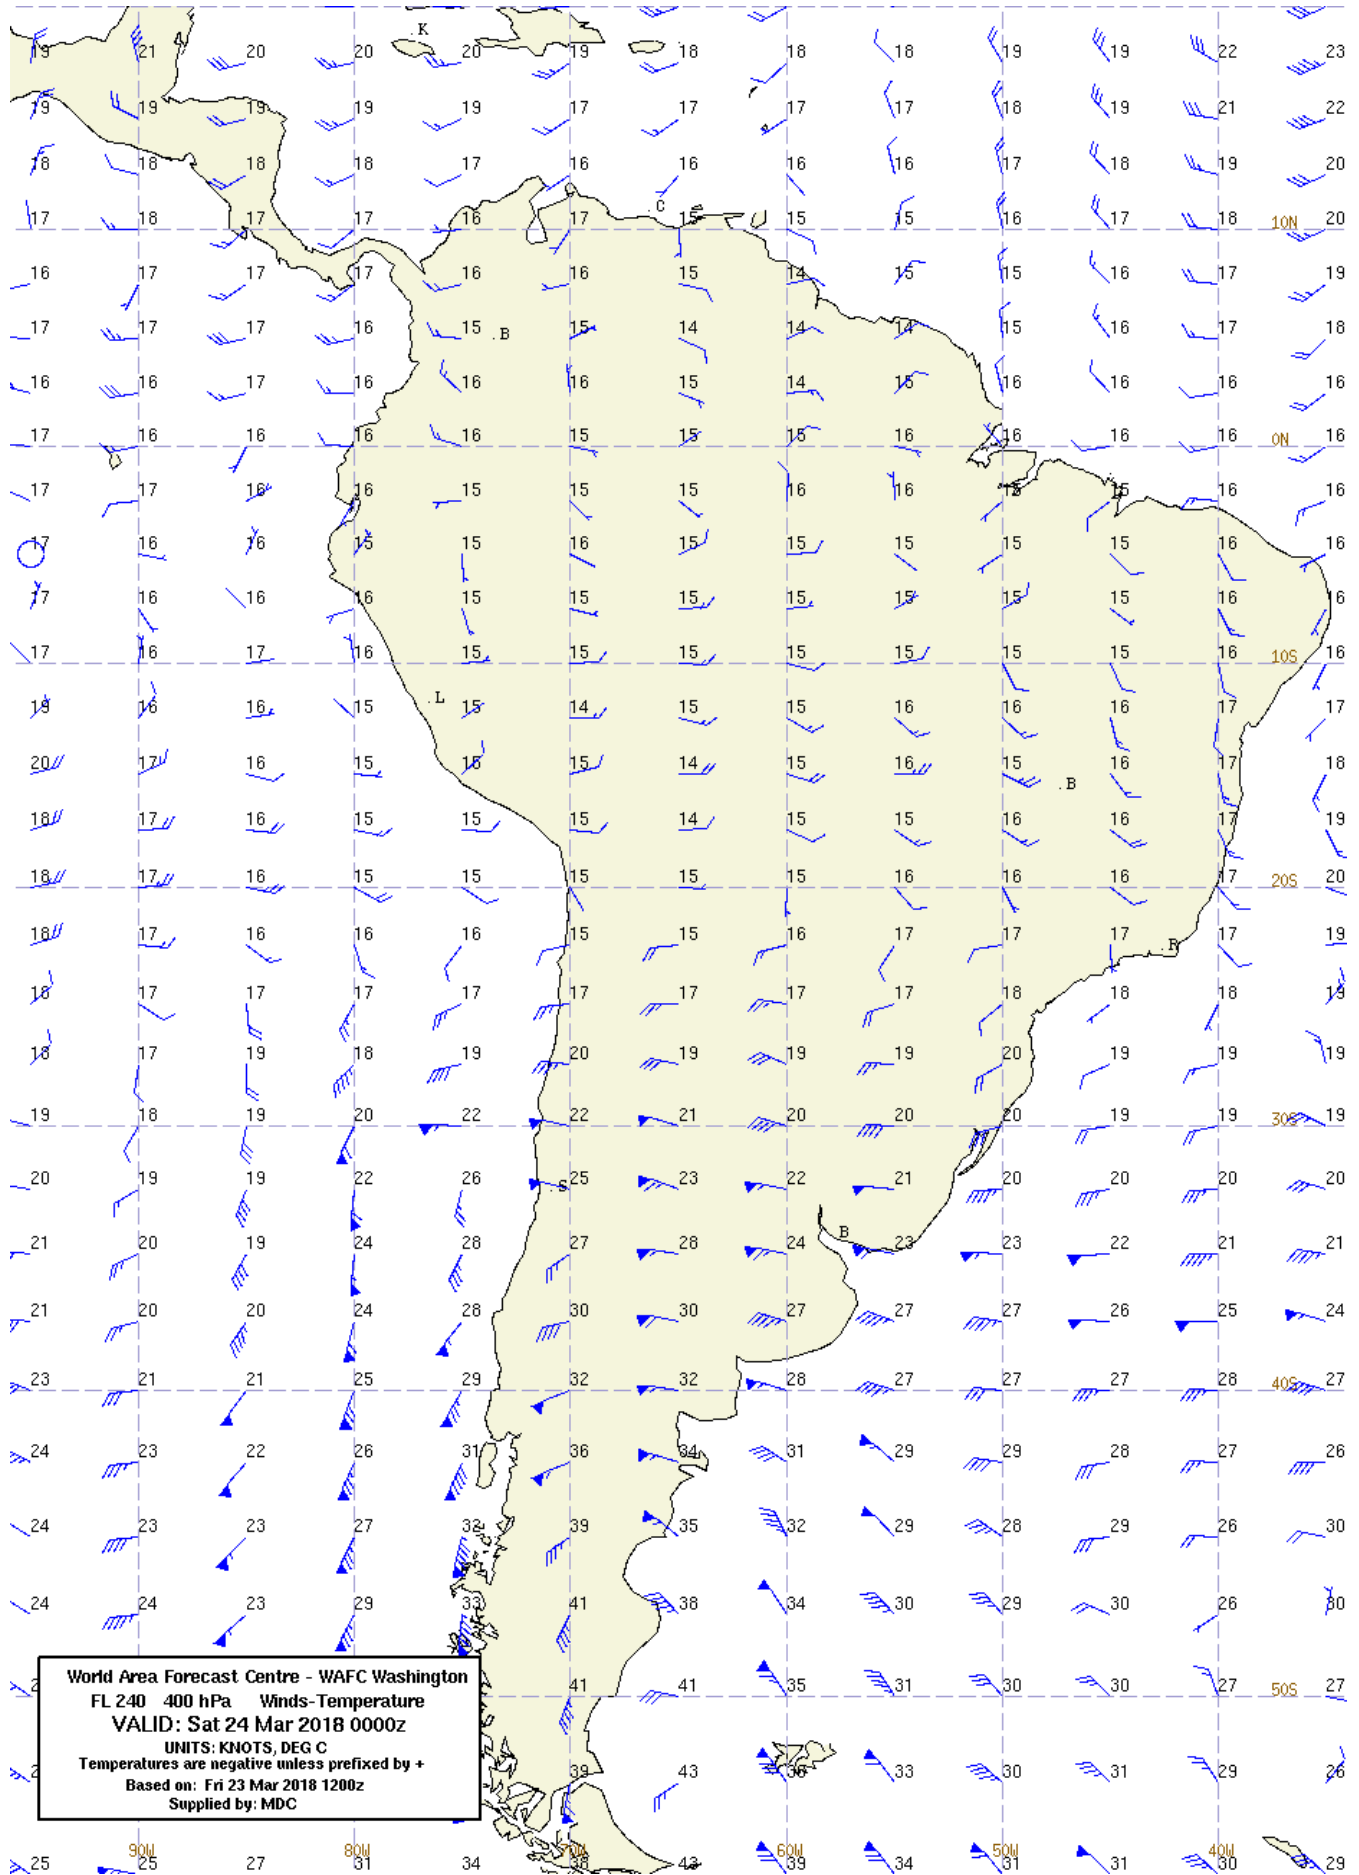

WindTemp WAFC Washington SouthAmerica FL240 H+12 Sat 24 Mar 2018 0000z

World Area Forecast Centre - WAFC Washington
FL 240 400 hPa Winds-Temperature
VALID: Sat 24 Mar 2018 0000z
UNITS: KNOTS, DEG C
Temperatures are negative unless prefixed by +
Based on: Fri 23 Mar 2018 1200z
Supplied by: MDC