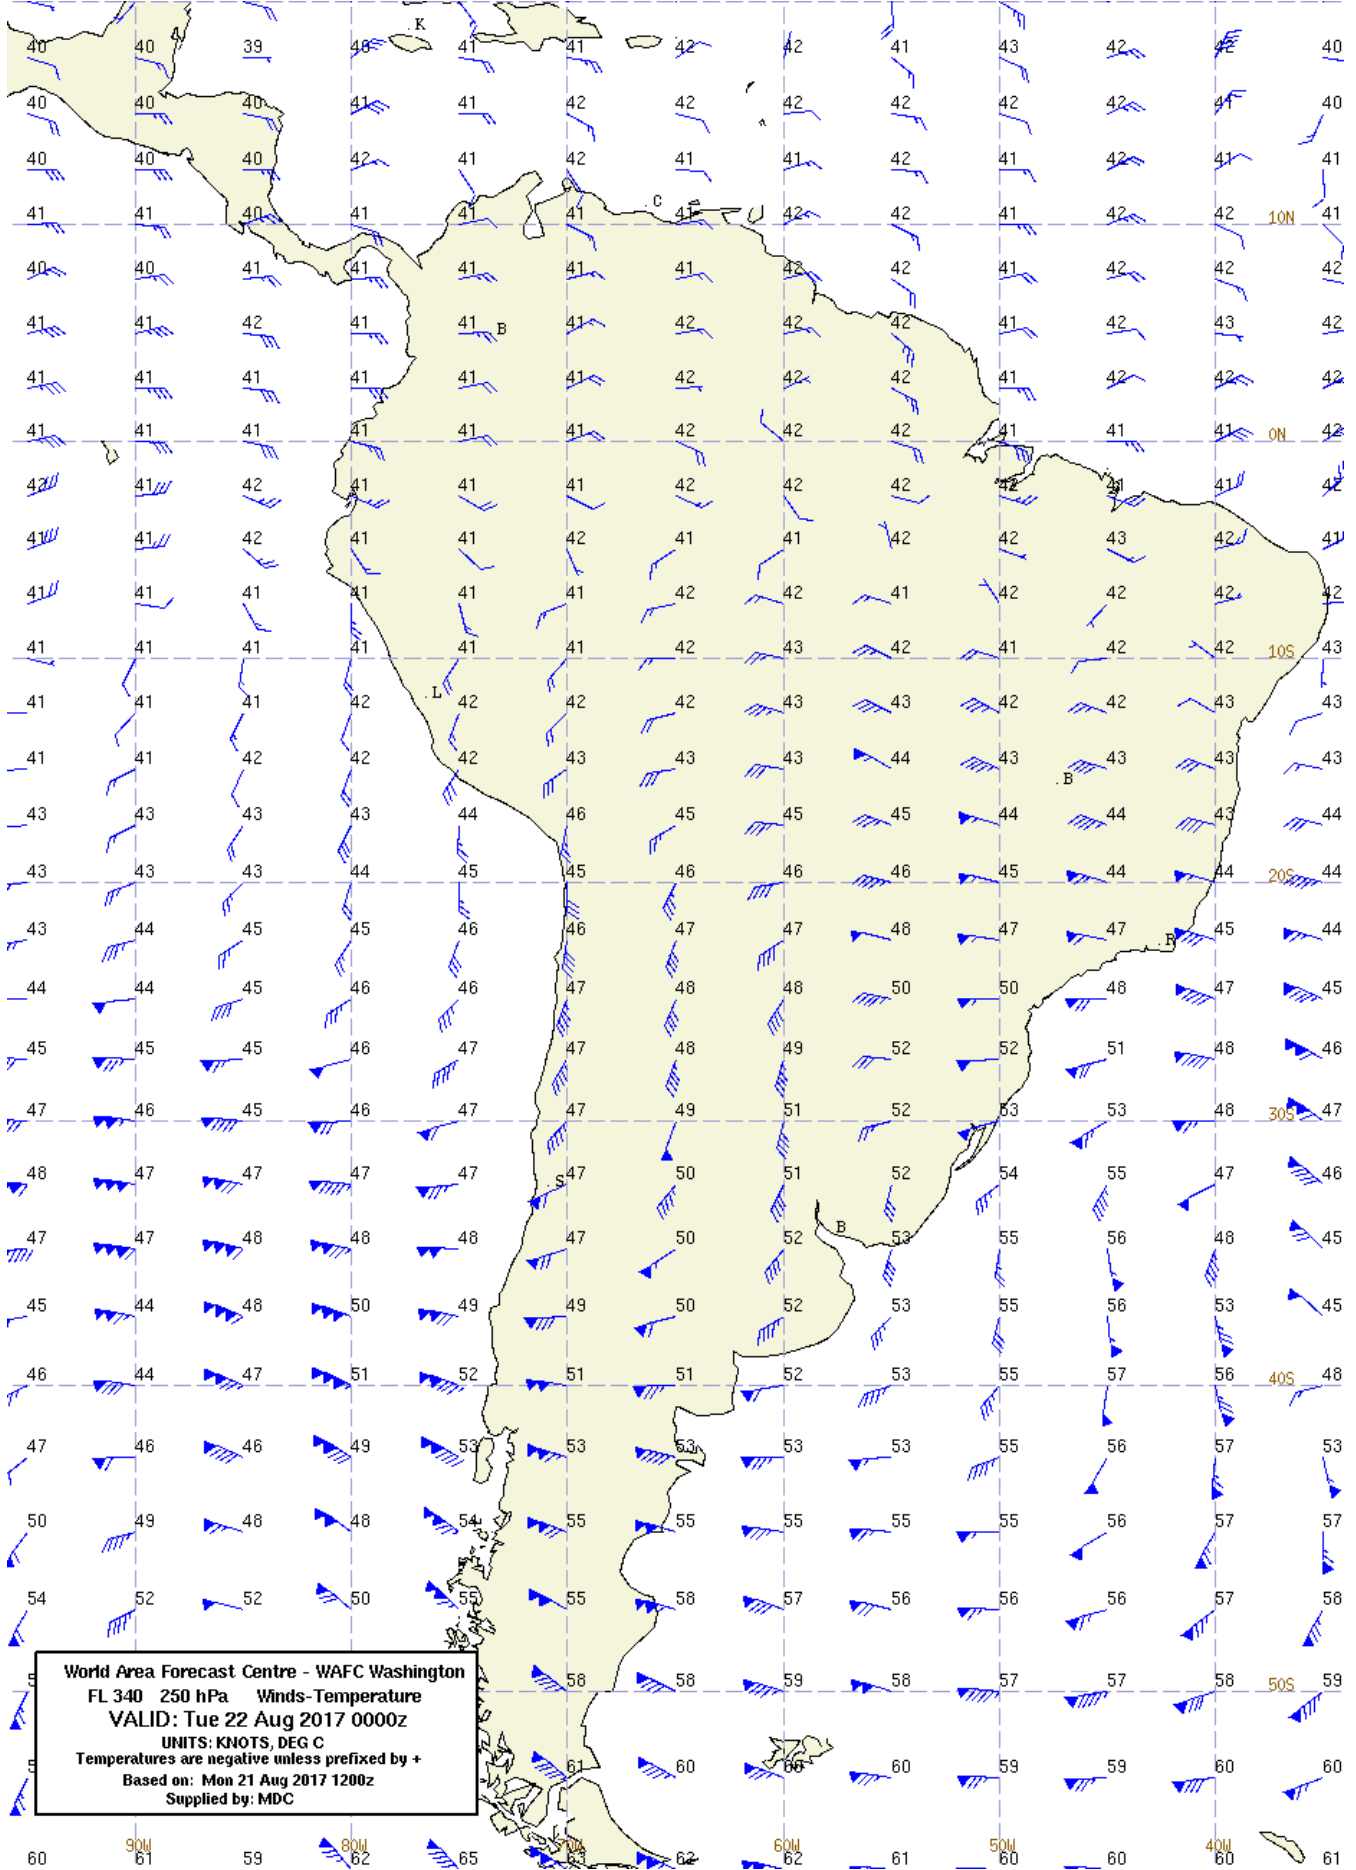

WindTemp WAFC Washington SouthAmerica FL340 H+12 Tue 22 Aug 2017 0000z