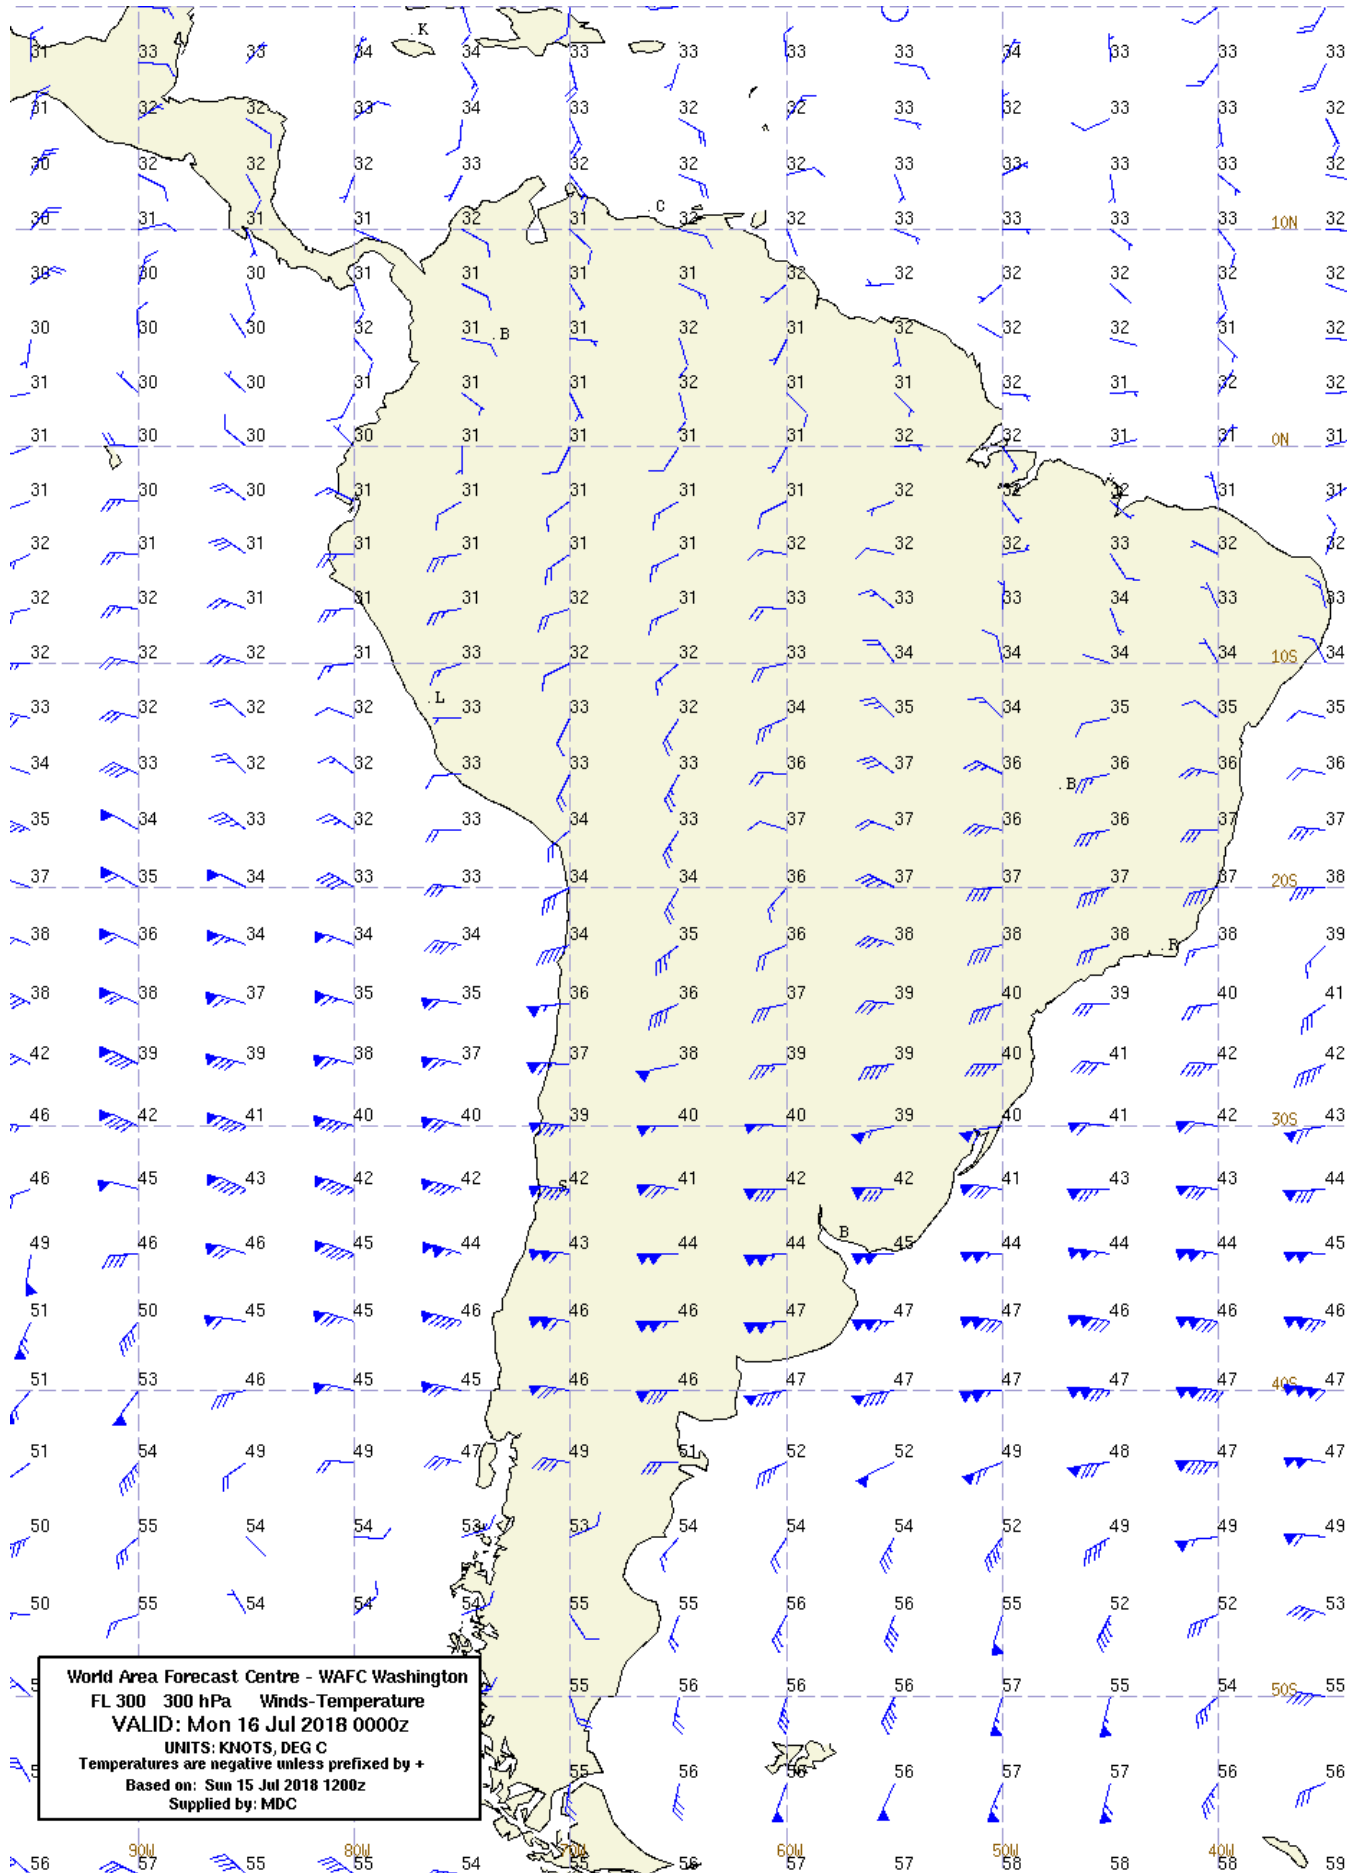

WindTemp WAFC Washington SouthAmerica FL300 H+12 Mon 16 Jul 2018 0000z

World Area Forecast Centre - WAFC Washington
FL 300 300 hPa Winds-Temperature
VALID: Mon 16 Jul 2018 0000z
UNITS: KNOTS, DEG C
Temperatures are negative unless prefixed by +
Based on: Sun 15 Jul 2018 1200z
Supplied by: MDC