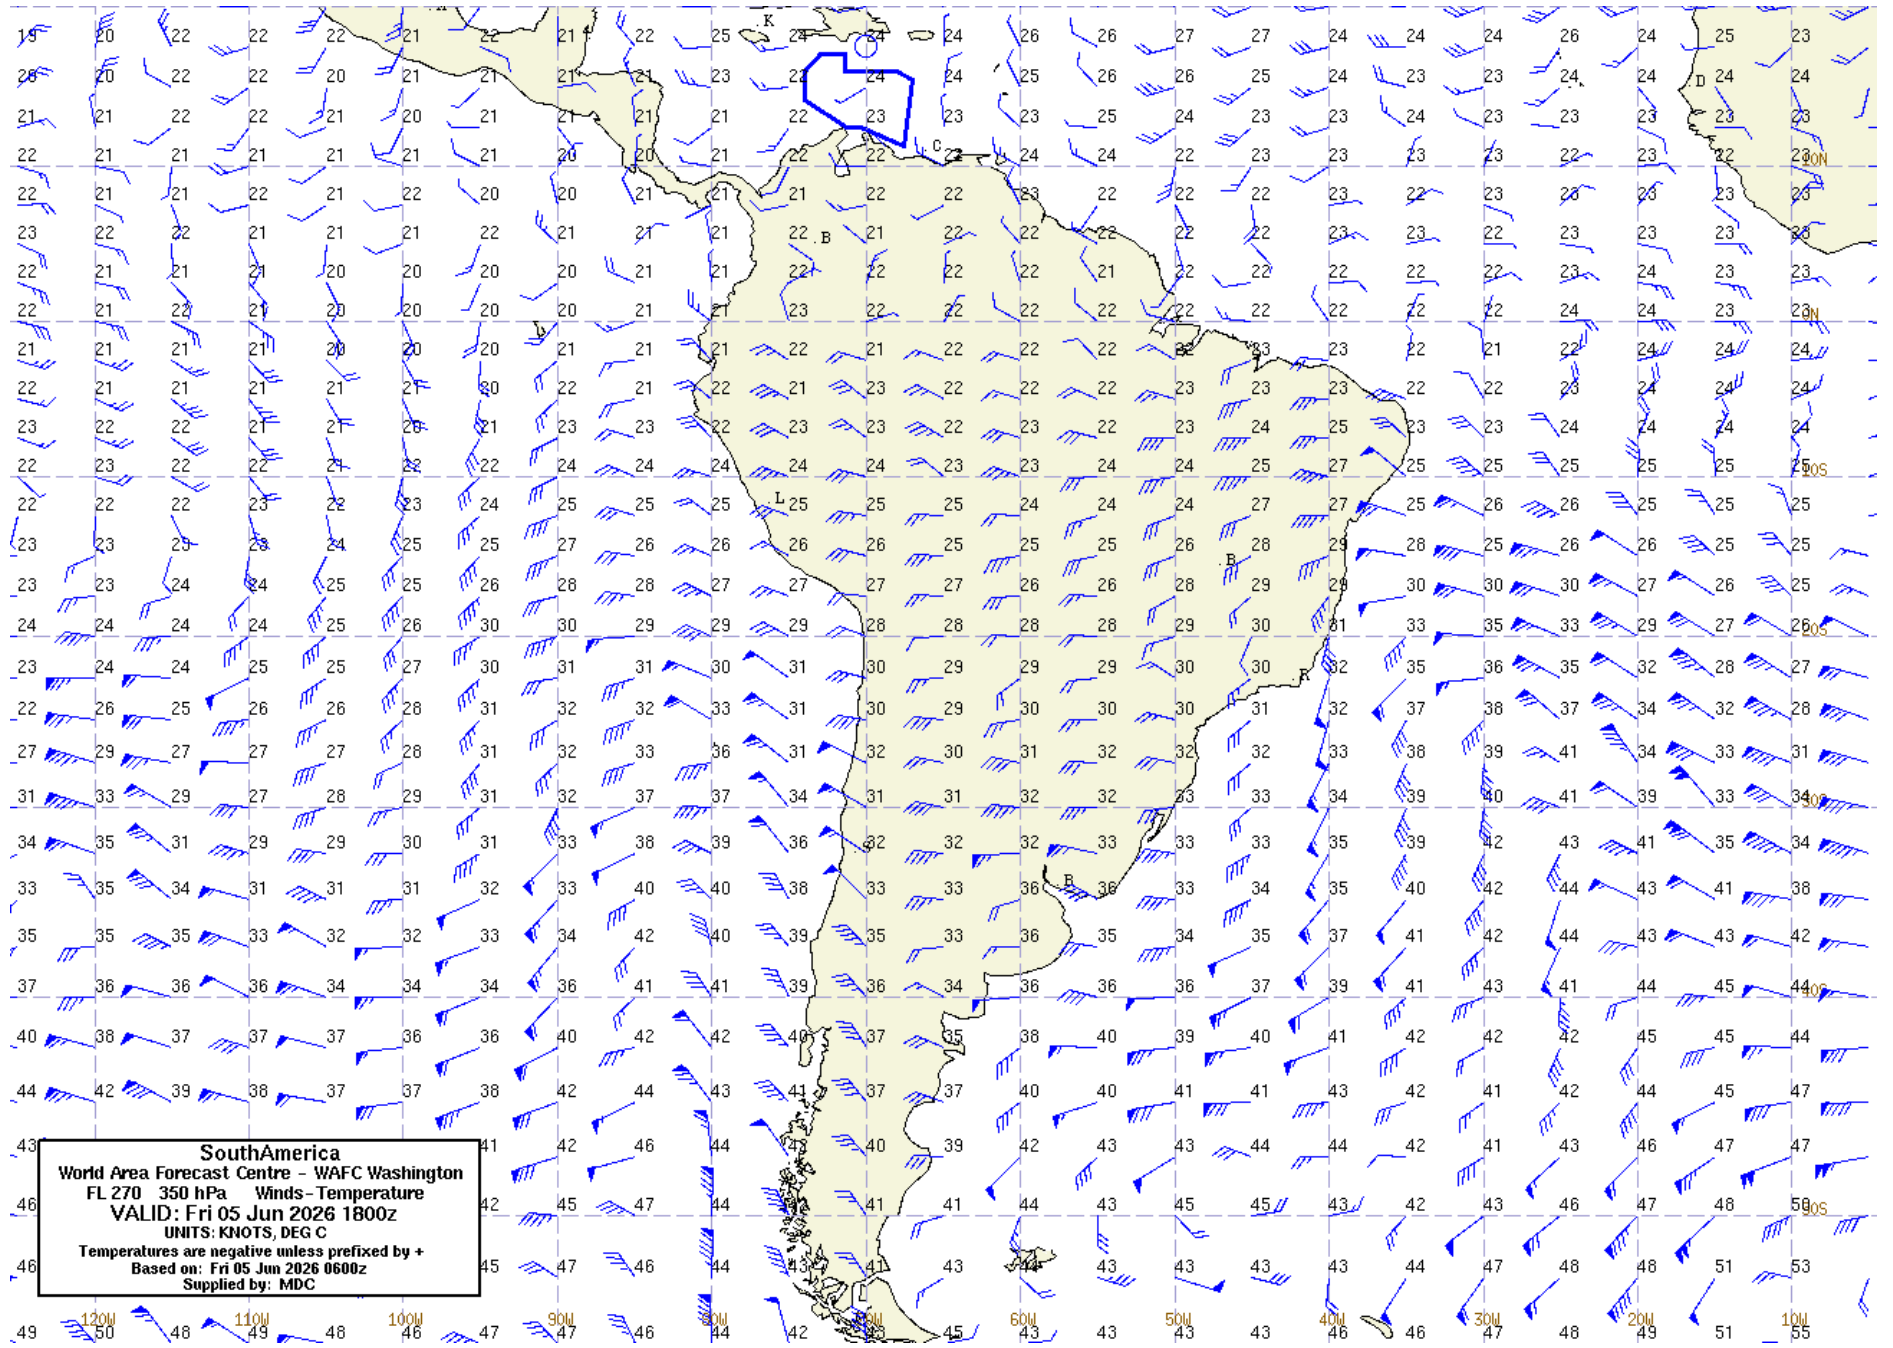

WindTemp WAFc Washington SouthAmerica FL270 H+12 Fri 05 Jun 2026 1800z